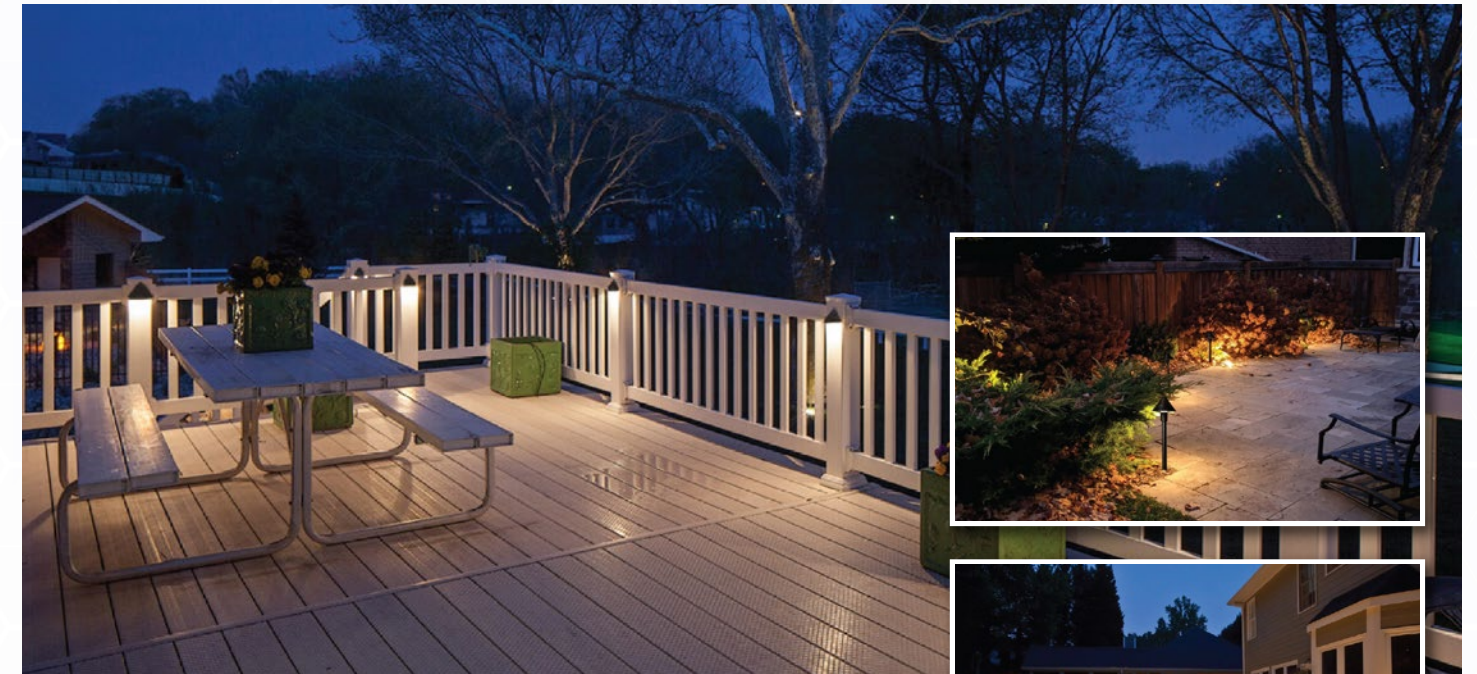

VANITY LIGHTS

LANDSCAPE LIGHTS

OD-DKB201U | OD-DKB202

LED DECK LIGHTS WITH SOLID BRASS HOUSING

| | |
|---------------------|--------------------------------------|
| Voltage | 12V AC |
| Housing Lamp Base | Solid Brass GU5.3 Bi-pin base |
| Lamp Lens | 12V G4 bulb (not included) Frosted |
| Wiring | 3'18/2 UL wire, SPT-2W leads |
| Operating Temp. | -20°C ~ +40°C |
| Warranty | 5 Years |