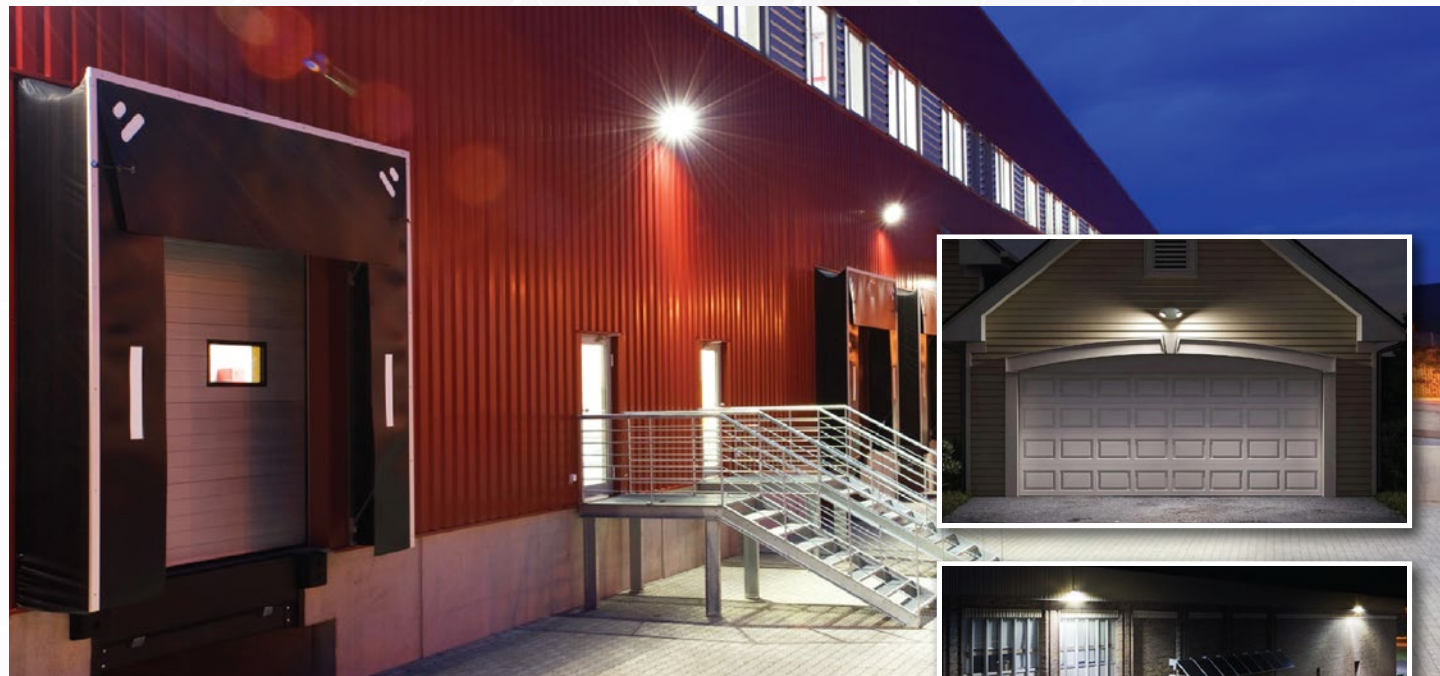

EMERGENCY LIGHTS

OE-212BP

36W MAX. LED DUAL HEAD EMERGENCY LIGHT

Wattage	36W Max.
Voltage	120-277-347V AC
Battery	6V 7Ah
Lumens	260 lmn
Colour Temp.	6500K
Discharge Current	0.67-6.67A
Operating Temp.	0°C ~ +40°C
Warranty	5 Years

OE-216-72W | OE-216-150W

LED DAUL HEAD EMERGENCY LIGHT WITH 120 EMERGENCY DURATION TIME

Wattage	72W Max., 150W Max.
Voltage	120-277-347V AC
Battery	12V 7Ah, 2pcs 6V 12Ah
Lumens	260 lmn
Colour Temp.	6500K
Discharge Current	0.3-6.3A, 0.3-12.8A
Operating Temp.	+10°C ~ +40°C
Warranty	5 Years

OE-212

LED DAUL HEAD EMERGENCY LIGHT WITH 120 EMERGENCY DURATION TIME

Wattage	2W (AC), 2*1.2W (DC)
Voltage	120-347V AC
Battery	3.6V 1200mAh
Lumens	260 lmn
Colour Temp.	6500K
Discharge Current	430-500mA
Operating Temp.	0°C ~ +40°C
Warranty	5 Years

OE-C212

LED COMPACT SIZE DUAL HEAD EMERGENCY LIGHT

Wattage	2W
Voltage	120-277V AC
Battery	3.6V 1000mAh
Lumens	>200 lmn
Colour Temp.	6016K
Discharge Current	700-900mA
Operating Temp.	0°C ~ +40°C
Warranty	5 Years

OE-703-1H

LED EMERGENCY HEAD FOR WALL AND CEILING MOUNTING

Wattage | Voltage	2W | 3.6-15V DC
Rating	Dry location
Dimmable	No
Grade of Protection	IP20
Colour Temp.	6500K-7500K
Insulation	II, Range: 80m² /860ft²
Operating Temp.	0°C ~ +40°C
Warranty	5 Years

OE-703H

LED EMERGENCY HEADS FOR WALL AND CEILING MOUNTING

Wattage | Voltage	4W | 3.6-24V DC
Rating	Dry location
Dimmable	No
Grade of Protection	IP20
Colour Temp.	6500K-7500K
Insulation	II, Range: 80m² /860ft²
Operating Temp.	0°C ~ +40°C
Warranty	5 Years