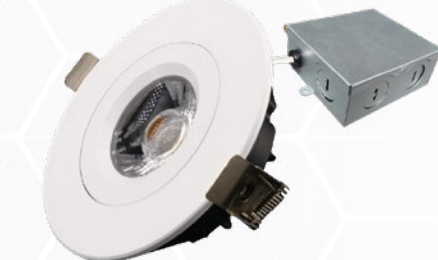

AVAILABLE FINISHES:

White

Black

ACCESSORIES (SOLD SEPARATELY)

DMD-ELV

Electronic low voltage dimmer switch with single pole 3 way wiring

PLATE4-HB

Galvanized steel mounting plate with hanger bars for ORTECH 4" LED lights