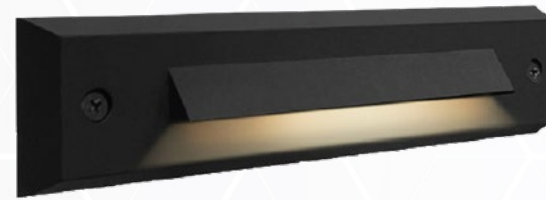

OD-A2022W

MODERN LED LANDSCAPE STEP LIGHTS TO GUIDE YOUR STEPS

| | |
|----------------------|---------------------------|
| Wattage Voltage | 2W 9-15V AC |
| Lumen Light Source | 20 lmn Integrated LED's |
| Colour Temp. Lens | 2700K Frosted |
| Wiring CRI | 3'SPT-1W 80 |
| Operating Temp. | -20°C ~ +40°C |
| Warranty | 5 Years |