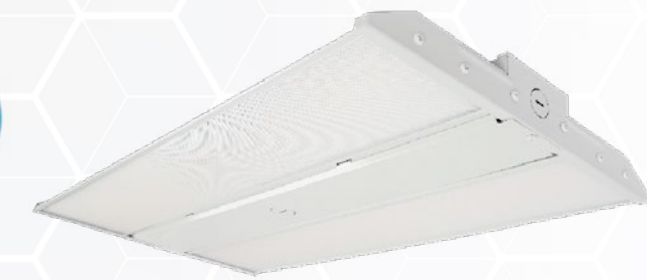

UFO & LINEAR HIGH BAYS

2HB165-3CCT+W | 4HB250-3CCT+W

COMMERCIAL GRADE 2&4 FEET LED LINEAR HIGH BAYS WITH ADJUSTABLE CCT AND WATTAGE

DESCRIPTION:

- High quality driver
- Flicker free
- Suitable for dry location

Wattage	90W,120W,165W | 200W,225W,250W
Lumens | Beam Angle	135lmn/W | 90°
Lifetime | CRI	50000 Hours | >80
Dimmable | Voltage	Yes (0-10v dimming) | 120-347V AC
Colour Temp.	3500K / 4000K / 5000K
Warranty	5 Years
Grade of Protection	IP20
Rating	Non-IC rated / Indoor use / Dry location
Application	Warehouses / Gymnasiums / Industrial spaces, etc.
Operating Temp.	-40°C ~ +45°C