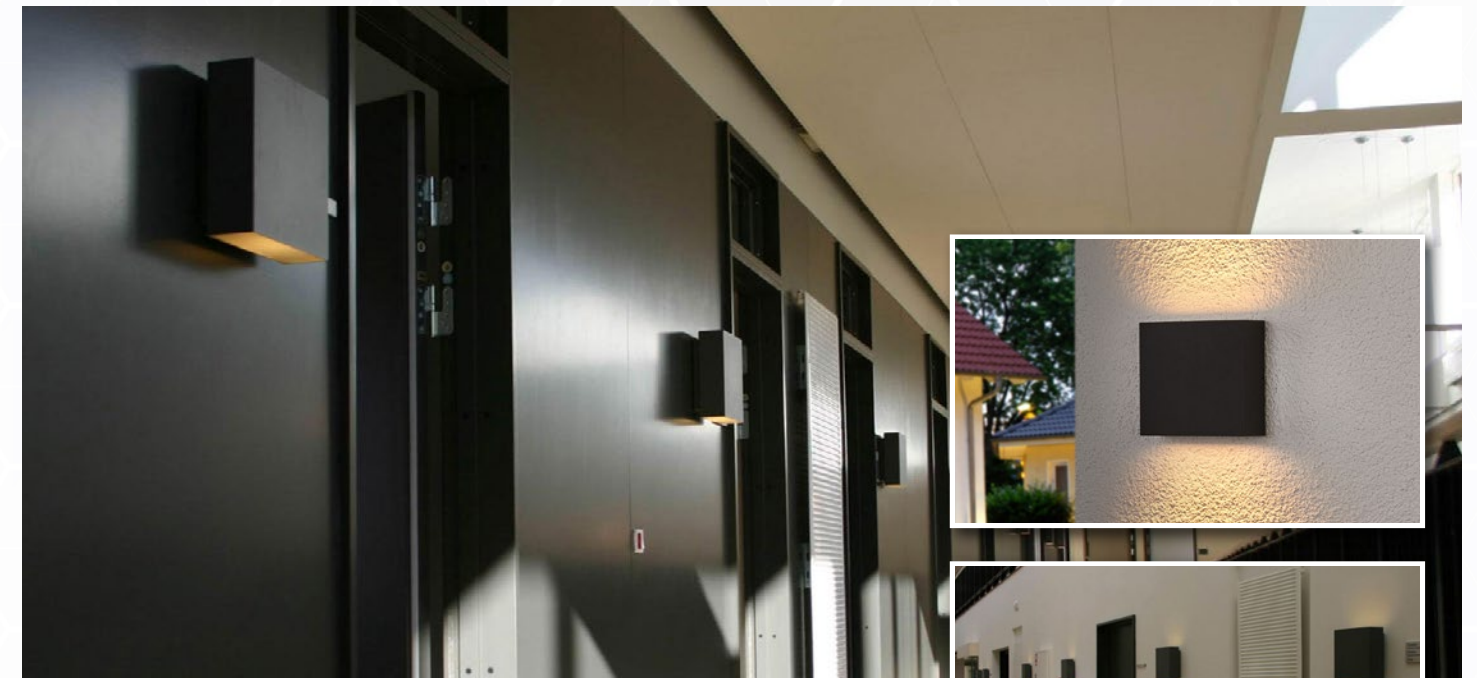

WALL SCNCES

SSC-DL-5CCT-BK | SSC-UD-5CCT-BK

LOW PROFILE LED UP AND DOWN WALL SCNCE
WHICH CAN BE USED INTERIOR OR EXTERIOR

DESCRIPTION:

- Aluminum body with glass diffuser
- Elegant design
- TRIAC dimming
- Up/Down lighting direction