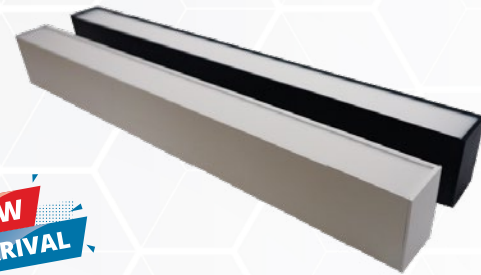

ARCHITECTURAL STRIP LIGHTS

2ALS-3CCT+W

POWER AND CCT ADJUSTABLE 2FT. STRIP LIGHTS TO ILLUMINATE SPACES WITH VARIETY OF SHAPES

DESCRIPTION:

- Smooth dimming capability
- Extruded-aluminum housing
- Available with suspended & row-mounting installation

Wattage	15W,20W,25W
Lumens | Beam Angle	135lm/W | 120°
Lifetime | CRI	50000 Hours | ≥80
Dimmable | Voltage	Yes (0-10v dimming) | 120-347V AC
Colour Temp.	3500K / 4000K / 5000K
Warranty	5 Years
Grade of Protection	IP40
Rating	IC rated / Dry and damp location
Application	Office / Retail stores / Restaurants / Hotels / Plazas / Building Facades, etc.
Operating Temp.	-20°C ~ +45°C