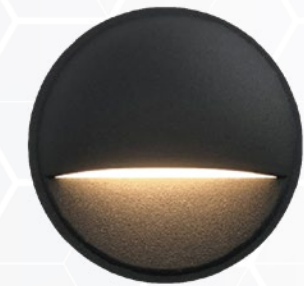

OD-A2012W

MODERN AND COMPACT DECK LIGHT WHICH PROVIDES A GENEROUS AND ENERGY EFFICIENT LIGHT OUTPUT

Wattage | Voltage	2W | 9-15V AC
Lumen | Light Source	30 lm | Integrated LED's
Colour Temp. | Lens	2700K | Frosted
Wiring | CRI	3'SPT-1W | 80
Operating Temp.	-20°C ~ +40°C
Warranty	5 Years