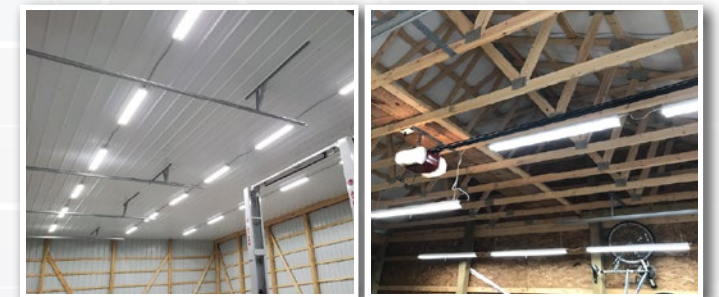

DESCRIPTION:

- Diffused light and damp location rated
- Surface-mounted installation
- Polycarbonate lens

Wattage	30W,40W,50W
Lumens | Beam Angle	110lmn/W | 110°
Lifetime | CRI	50000 Hours | >80
Dimmable | Voltage	Yes (0-10v dimming) | 120-347V AC
Colour Temp.	3500K / 4000K / 5000K
Warranty	5 Years
Grade of Protection	IP20
Power Factor	>0.9
Application	School / Hospital / Supermarket / Of- fice / Warehouse
Operating Temp.	-20°C ~ +40°C