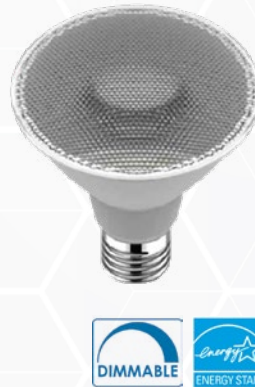

PAR30 COB 13WDS

SHORT NECK DIMMABLE LED BULB
AVAILABLE IN WARM WHITE

Wattage	13W
Voltage	120V AC
Lumens	800 lm
Beam Angle	40°
Lifetime	15000 Hours
Dimmable	Yes
Colour Temp.	3000K
Dimensions (WxH)	3-11/16" x 3-1/2"

ST19FIL5WDWW

5W 450 LMN DIMMABLE LED BULB
AVAILABLE IN WARM WHITE

Wattage	5W
Voltage	120V AC
Lumens	450 lm
Beam Angle	250°
Lifetime	15000 Hours
Dimmable	Yes
Colour Temp.	2700K
Dimensions (WxH)	2-1/2" x 5-3/8"