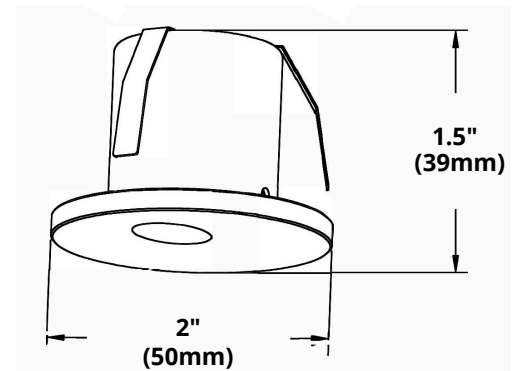

MODEL STR1W

HIGHLIGHTS

- Step Light Round
- Suitable for dry locations
- Cannot be installed outdoors

SPECIFICATIONS

- **Wattage:** 1W
- **Voltage:** 12V DC
- **Lumens:** 20 lmn
- **Lifetime:** 50000 hours
- **CRI:** 80
- **Dimmable:** No
- **Grade of Protection:** IP20
- **Colour Finish:** Satin Nickel (SN)
White (WH)
Black (BK)
- **Colour Temp.:** 3000K (Warm White)
5000K (Cool White)
- **Dimensions:** 50 mm x 50 mm x 39 mm
- **Compatible Drivers:**
OT-08D / OT-15D / OT-24D / OT-60D / OT-96D

Ordering Guide:

Colour Temp.:
3K (Warm White)
5K (Cool White)

Colour Finish:
SN (Satin Nickel)
WH (White)
BK (Black)

Reference	QTY.	Remarks	Project:
			Location:
			Architect:
			Engineer:
			Contractor:
			Submitted by:
			Date: