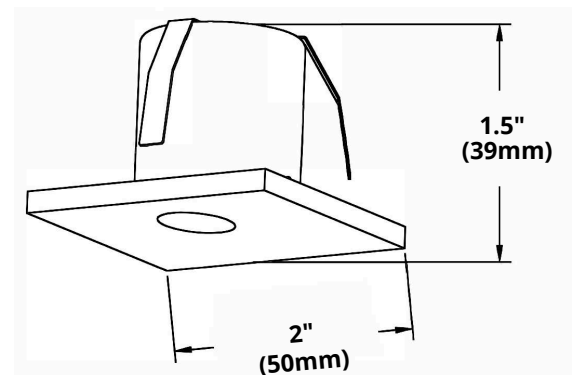

Reference	QTY.	Remarks	Project:
			Location:
			Architect:
			Engineer:
			Contractor:
			Submitted by:
			Date: