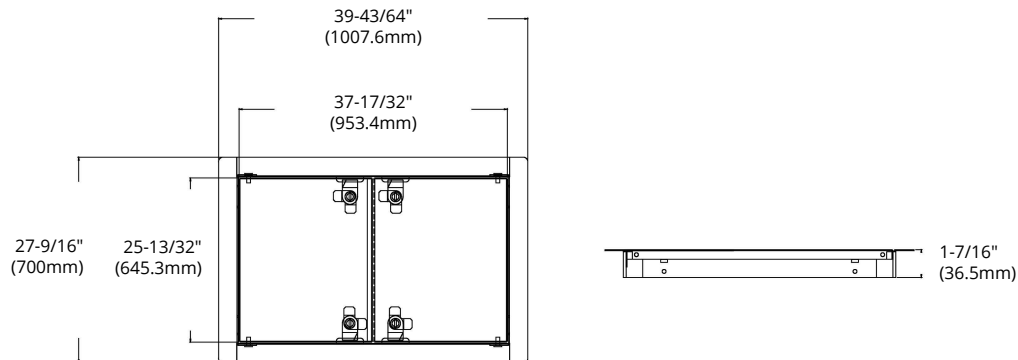

## MODEL FAP-38"x26"

### HIGHLIGHTS

- 38 inches by 26 inches Flush Access Panel with welded frame and strong durable bended door lid
- White powder coated finish or coating in special colours provides high durability and corrosion protection
- With its concealed hinge, the door leaf can be opened from either left or right
- Good value for all plumbing, electrical, mechanical applications
- Easy installation — no further painting required
- Screwdriver operated cam latch

### SPECIFICATIONS

|              |   |
|--------------|---|
| Model        | <b>FAP-38"x26"</b>  |
| Construction | Steel welded, with white powder coated finish or coating in special colours |
| Hinge        | Concealed — makes door leaf opening from either left or right possible      |
| Frame        | Welded  |
| Door Lid     | Bended — contributes to strength and durability                             |
| Cam Latch    | Screwdriver operated  |
| Applications | All Plumbing / Electrical / Mechanical applications                         |

### DIMENSIONS

| Reference | QTY. | Remarks | Project:      |
|-----------|------|---------|---------------|
|           |      |         | Location:     |
|           |      |         | Architect:    |
|           |      |         | Engineer:     |
|           |      |         | Contractor:   |
|           |      |         | Submitted by: |
|           |      |         | Date:         |