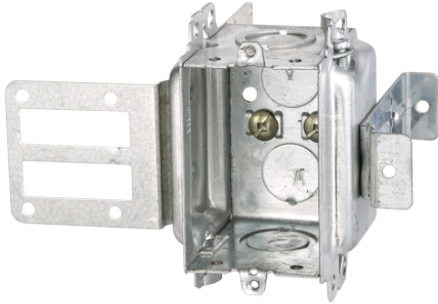

MODEL BOX 3102-KSSX

HIGHLIGHTS

- Gangable Electrical Device Single Box
- With wraparound bracket 12CU.IN.
- Can be used to support a device into the wall
- Assemble sides for more stability
- With concentric knockouts

SPECIFICATIONS

Model	BOX 3102-KSSX
Application	New work
Material	Galvanized Steel
Box Type	Gangable device single box
Construction Type	Assemble
Cover Included	None
Knockout Options	End 2

DIMENSIONS

ORTECH reserves the right to modify at any time, without notice, any or all of our product's features, designs, components and specifications to meet market changes.