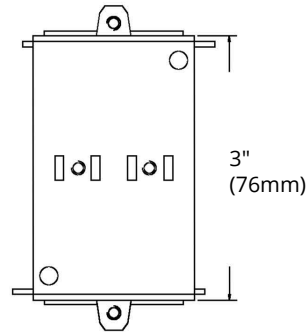

MODEL BOX 3102-KSSX

HIGHLIGHTS

- Gangable Electrical Device Single Box
- With wraparound bracket 12CU.IN.
- Can be used to support a device into the wall
- Assemble sides for more stability
- With concentric knockouts

SPECIFICATIONS

Model	BOX 3102-KSSX
Application	New work
Material	Galvanized Steel
Box Type	Gangable device single box
Construction Type	Assemble
Cover Included	None
Knockout Options	End 2

DIMENSIONS

ORTECH reserves the right to modify at any time, without notice, any or all of our product's features, designs, components and specifications to meet market changes.