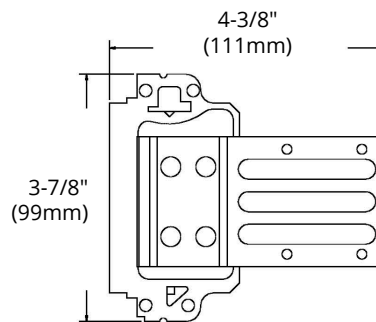

MODEL BOX 3102-KSSX

HIGHLIGHTS

- Gangable Electrical Device Single Box
- With wraparound bracket 12CU.IN.
- Can be used to support a device into the wall
- Assemble sides for more stability
- With concentric knockouts

SPECIFICATIONS

Model	BOX 3102-KSSX
Application	New work
Material	Galvanized Steel
Box Type	Gangable device single box
Construction Type	Assemble
Cover Included	None
Knockout Options	End 2

DIMENSIONS

ORTECH reserves the right to modify at any time, without notice, any or all of our product's features, designs, components and specifications to meet market changes.