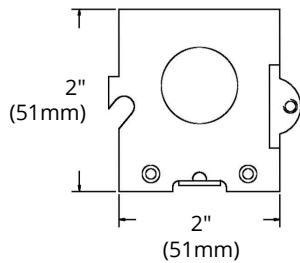

MODEL BOX 3102-KSSX

HIGHLIGHTS

- Gangable Electrical Device Single Box
- With wraparound bracket 12CU.IN.
- Can be used to support a device into the wall
- Assemble sides for more stability
- With concentric knockouts

SPECIFICATIONS

Model	BOX 3102-KSSX
Application	New work
Material	Galvanized Steel
Box Type	Gangable device single box
Construction Type	Assemble
Cover Included	None
Knockout Options	End 2

DIMENSIONS

ORTECH reserves the right to modify at any time, without notice, any or all of our product's features, designs, components and specifications to meet market changes.