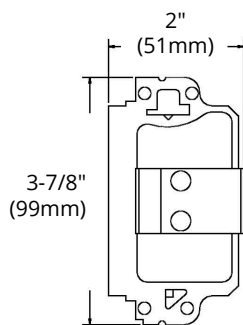

MODEL BOX 3102-KSSX

HIGHLIGHTS

- Gangable Electrical Device Single Box
- With wraparound bracket 12CU.IN.
- Can be used to support a device into the wall
- Assemble sides for more stability
- With concentric knockouts

SPECIFICATIONS

Model	BOX 3102-KSSX
Application	New work
Material	Galvanized Steel
Box Type	Gangable device single box
Construction Type	Assemble
Cover Included	None
Knockout Options	End 2

DIMENSIONS

ORTECH reserves the right to modify at any time, without notice, any or all of our product's features, designs, components and specifications to meet market changes.