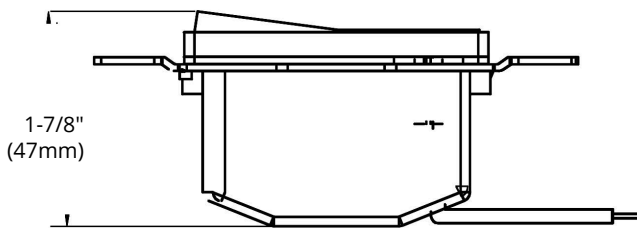

Dimmers

MODEL DMD-ELV

HIGHLIGHTS

- Decorator dimmer
- Wall plate sold separately
- Uses standard single pole three way wiring for easy installation at home
- Large paddle switch with a captive linear slide dimmer for a standard decorating wall plate opening

SPECIFICATIONS

Model	DMD-ELV
Wattage	300W
Voltage	120V AC
Frequency	60Hz
LED / CFL	150W dimmable
Humidity	95% RH, non-condensing
Operating Temp.	0°C ~ +55°C

DIMENSIONS

Reference	QTY.	Remarks	Project:
			Location:
			Architect:
			Engineer:
			Contractor:
			Submitted by:
			Date: