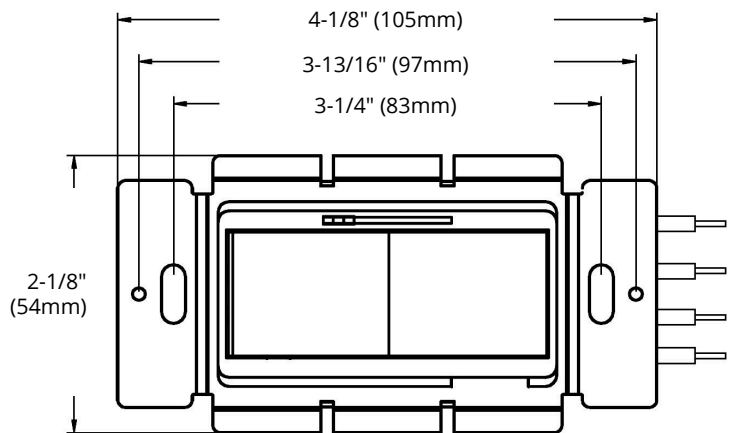

Dimmers

MODEL DMD-ELV

HIGHLIGHTS

- Decorator dimmer
- Wall plate sold separately
- Uses standard single pole three way wiring for easy installation at home
- Large paddle switch with a captive linear slide dimmer for a standard decorating wall plate opening

SPECIFICATIONS

Model	DMD-ELV
Wattage	300W
Voltage	120V AC
Frequency	60Hz
LED / CFL	150W dimmable
Humidity	95% RH, non-condensing
Operating Temp.	0°C ~ +55°C

DIMENSIONS

Reference	QTY.	Remarks	Project:
			Location:
			Architect:
			Engineer:
			Contractor:
			Submitted by:
			Date: