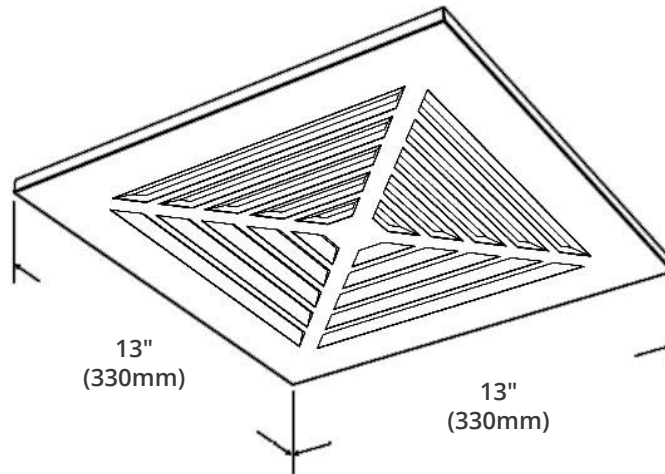

Aluminum Grille

PART # OD-ALG

HIGHLIGHTS

- 13" aluminum grille
- Available with silver painting
- Torsion springs included for easy installation

Compatible Fans (sold separately)

ODDIN-110
ODSIN-80 / 90 / 110 / 120 / 150

Universal Series Inline Fans

ODD-110
OD45-9005 / 11011
OD-9005PB / 1109PB / 1209PB / 1505PB

Premium (OD45) &
Universal Series (the rest)

DIMENSIONS

Reference	QTY.	Remarks	Project:
			Location:
			Architect:
			Engineer:
			Contractor:
			Submitted by:
			Date: