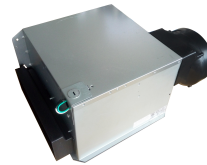

Aluminum Grille

PART # OD-ALG

HIGHLIGHTS

- 13" aluminum grille
- Available with silver painting
- Torsion springs included for easy installation

Compatible Fans (sold separately)

ODDIN-110
ODSIN-80 / 90 / 110 / 120 / 150

Universal Series Inline Fans

ODD-110
OD45-9005 / 11011
OD-9005PB / 1109PB / 1209PB / 1505PB

Premium (OD45) &
Universal Series (the rest)

DIMENSIONS

Reference	QTY.	Remarks	Project:
			Location:
			Architect:
			Engineer:
			Contractor:
			Submitted by:
			Date: