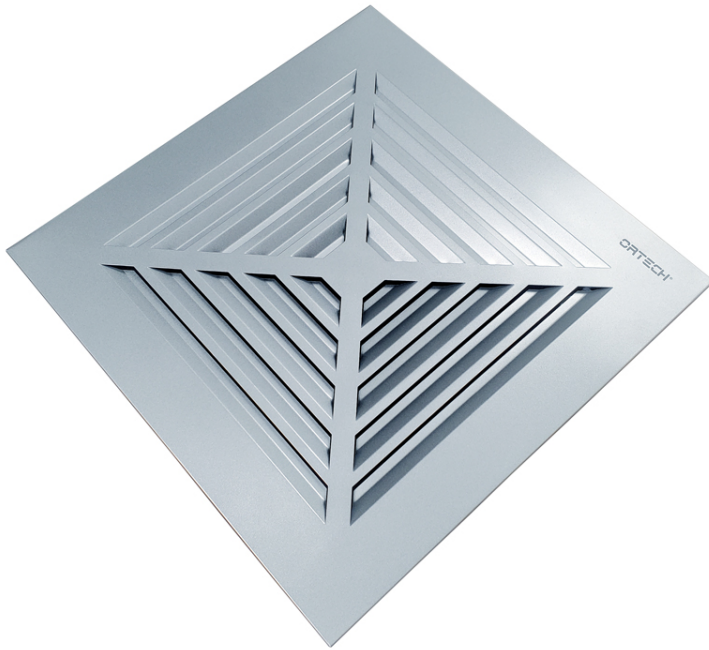

Aluminum Grille

PART # OD-ALG

HIGHLIGHTS

- 13" aluminum grille
- Available with silver painting
- Torsion springs included for easy installation

Compatible Fans (sold separately)

ODDIN-110
ODSIN-80 / 90 / 110 / 120 / 150

Universal Series Inline Fans

ODD-110
OD45-9005 / 11011
OD-9005PB / 1109PB / 1209PB / 1505PB

Premium (OD45) &
Universal Series (the rest)

DIMENSIONS

Reference	QTY.	Remarks	Project:
			Location:
			Architect:
			Engineer:
			Contractor:
			Submitted by:
			Date: