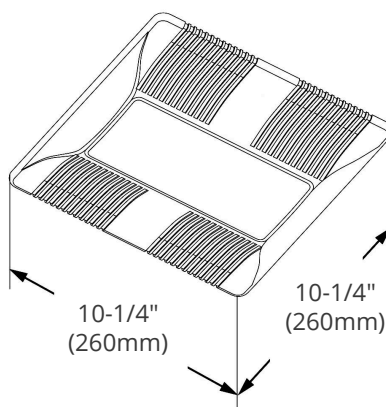

DIMENSIONS

Reference	QTY.	Remarks	Project:
			Location:
			Architect:
			Engineer:
			Contractor:
			Submitted by:
			Date:

ORTECH reserves the right to modify at any time, without notice, any or all of our product's features, designs, components and specifications to meet market changes.