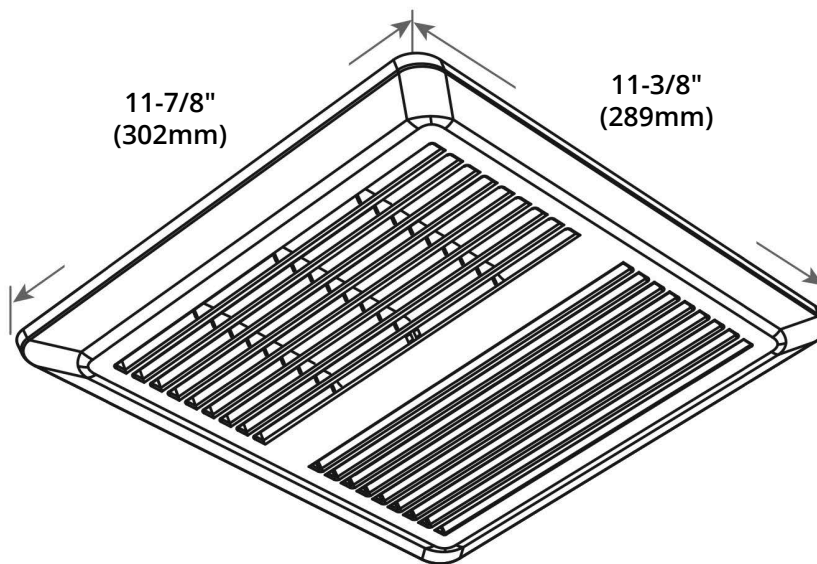

Replacement Grille

PART # OD-G1111

HIGHLIGHTS

- Available in white colour
- 11" polymeric replacement grille
- Torsion springs included for easy installation

Compatible Fans (sold separately)

ODD-100S
ODD-100HS
ODC-1008
ODC-8003

Next Generation
Compact Series

DIMENSIONS

Reference	QTY.	Remarks	Project:
			Location:
			Architect:
			Engineer:
			Contractor:
			Submitted by:
			Date:

ORTECH reserves the right to modify at any time, without notice, any or all of our product's features, designs, components and specifications to meet market changes.