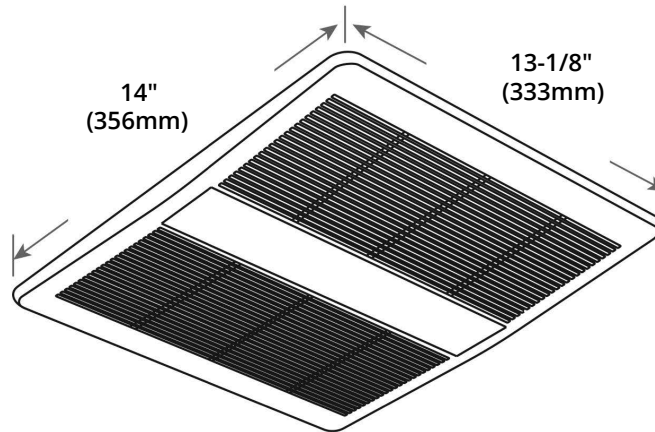

DIMENSIONS

Reference	QTY.	Remarks	Project:
			Location:
			Architect:
			Engineer:
			Contractor:
			Submitted by:
			Date:

ORTECH reserves the right to modify at any time, without notice, any or all of our product's features, designs, components and specifications to meet market changes.