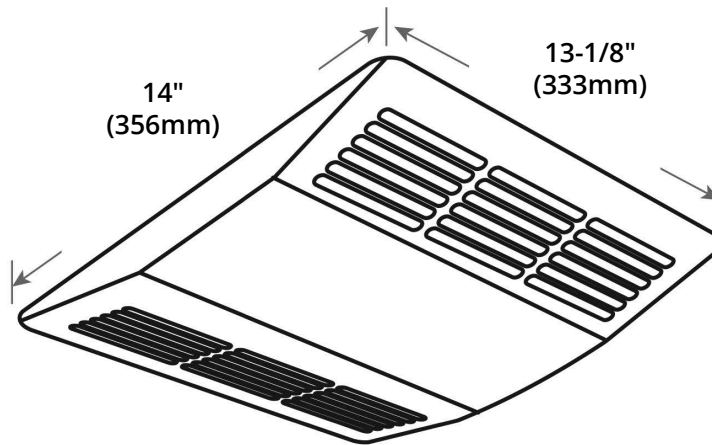

Steel Grille

PART # OD-STG

HIGHLIGHTS

- 13" x 14" steel grille
- Available in white colour
- Torsion springs included for easy installation

Compatible Fans (sold separately)

ODD-110
OD-9005PB
OD-1109PB
OD-1209PB
OD-1505PB

Universal Series

ODDSS-100-3
ODDSS-100-3HS

Super Slim Series

DIMENSIONS

Reference	QTY.	Remarks	Project:
			Location:
			Architect:
			Engineer:
			Contractor:
			Submitted by:
			Date:

ORTECH reserves the right to modify at any time, without notice, any or all of our product's features, designs, components and specifications to meet market changes.