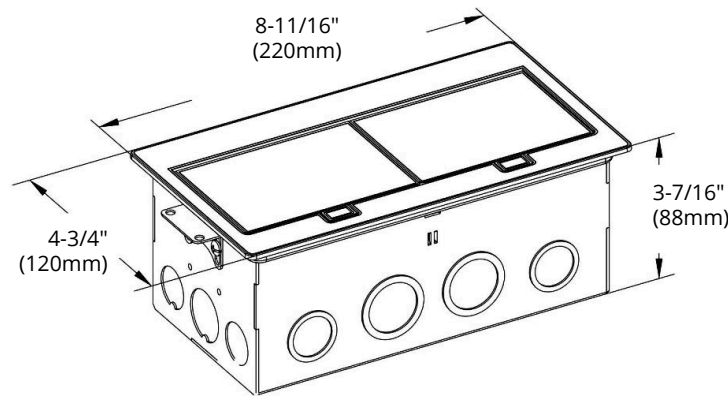

Floor Boxes

MODEL FB-SD4400SN

HIGHLIGHTS

Stainless steel dual rectangular pop-up floor box

- Two gang rectangular assembly with weather resistant receptacle + RJ45
- Includes data com, junction box and 20A decorator duplex tamper resistant

SPECIFICATIONS

Model	FB-SD4400SN
Material	Stainless steel
Included	20A TR (Tamper Resistant) Receptacle Data com Junction Box (HG-13)

DIMENSIONS

Reference	QTY.	Remarks	Project:
			Location:
			Architect:
			Engineer:
			Contractor:
			Submitted by:
			Date: