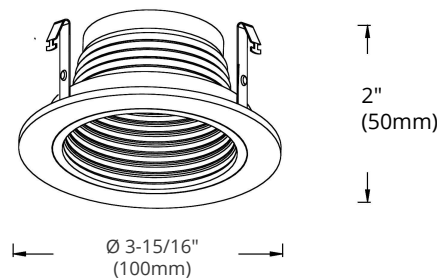

DIMENSIONS

Reference	QTY.	Remarks	Project:
			Location:
			Architect:
			Engineer:
			Contractor:
			Submitted by:
			Date:

ORTECH reserves the right to modify at any time, without notice, any or all of our product's features, designs, components and specifications to meet market changes.