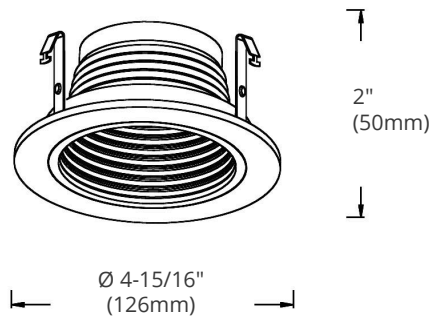

DIMENSIONS

Reference	QTY.	Remarks	Project:
			Location:
			Architect:
			Engineer:
			Contractor:
			Submitted by:
			Date:

ORTECH reserves the right to modify at any time, without notice, any or all of our product's features, designs, components and specifications to meet market changes.