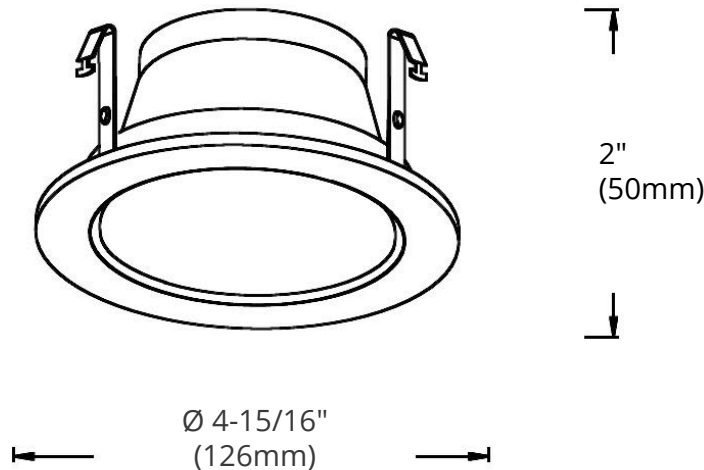

4" Trims

MODEL ODT2-452

HIGHLIGHTS

Round 4" PAR20 50W Max. voltage recessed light trim mounted with three spring clips

- To be used in low and line voltage application
- Painted finish is powder coated for abrasion resistance
- Electroplated finish are anodized for abrasion resistance, clear lens included. Steel metal clips secure housing

SPECIFICATIONS

Model	ODT2-452
Application	Guest room
Material	Metal
Mounting	Suitable for all the 4" recessed can
Lamp Type	PAR20 50W Max.

COLOUR OPTIONS

ODT2-452 HZ
White trim
Haze reflector

ODT2-452 CL
White trim
Clear alzak reflector

ODT2-452 CHCL
Chrome trim
Clear alzak reflector

ODT2-452 ABK
White trim
Black alzak reflector

DIMENSIONS

Reference	QTY.	Remarks	Project:
			Location:
			Architect:
			Engineer:
			Contractor:
			Submitted by:
			Date: