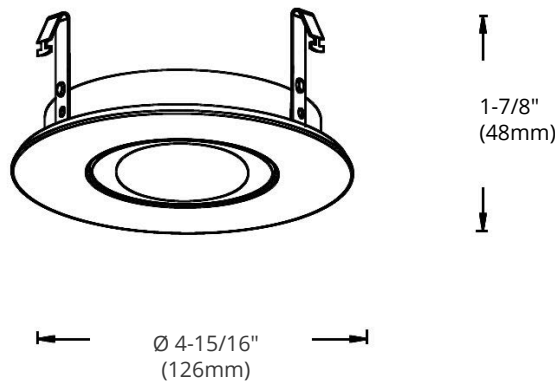

DIMENSIONS

Reference	QTY.	Remarks	Project:
			Location:
			Architect:
			Engineer:
			Contractor:
			Submitted by:
			Date:

ORTECH reserves the right to modify at any time, without notice, any or all of our product's features, designs, components and specifications to meet market changes.