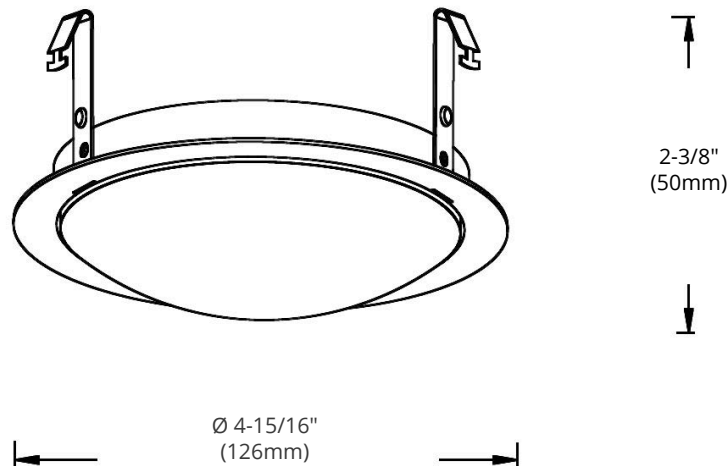

DIMENSIONS

Reference	QTY.	Remarks	Project:
			Location:
			Architect:
			Engineer:
			Contractor:
			Submitted by:
			Date:

ORTECH reserves the right to modify at any time, without notice, any or all of our product's features, designs, components and specifications to meet market changes.