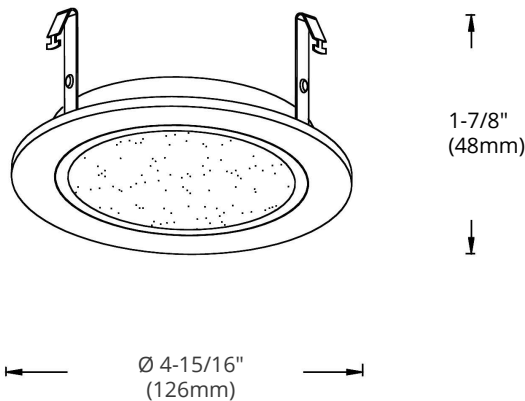

DIMENSIONS

Reference	QTY.	Remarks	Project:
			Location:
			Architect:
			Engineer:
			Contractor:
			Submitted by:
			Date:

ORTECH reserves the right to modify at any time, without notice, any or all of our product's features, designs, components and specifications to meet market changes.