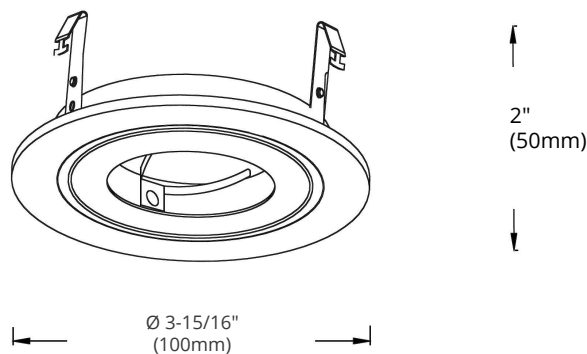

3" Trims

MODEL ODT2-352G

HIGHLIGHTS

3" GU10 35W Max. gimbal recessed light trim mounted with three spring clips

- To be used in low and line voltage application
- Painted finish is powder coated for abrasion resistance
- Electroplated finish are anodized for abrasion resistance, clear lens included. Steel metal clips secure housing

SPECIFICATIONS

Model	ODT2-352G
Application	Guest room
Material	Metal
Mounting	Suitable for all the 3" recessed can
Lamp Type	GU10 35W Max.

COLOUR OPTIONS

ODT2-352G WH

White trim
White baffle

ODT2-352G SN

Satin nickel trim
Satin nickel baffle

ODT2-352G ORB

Oil rubbed
bronze

DIMENSIONS

Reference	QTY.	Remarks	Project:
			Location:
			Architect:
			Engineer:
			Contractor:
			Submitted by:
			Date:

ORTECH reserves the right to modify at any time, without notice, any or all of our product's features, designs, components and specifications to meet market changes.