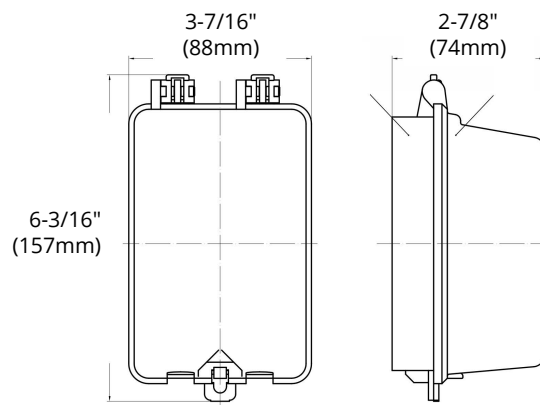

DIMENSIONS

Reference	QTY.	Remarks	Project:
			Location:
			Architect:
			Engineer:
			Contractor:
			Submitted by:
			Date:

ORTECH reserves the right to modify at any time, without notice, any or all of our product's features, designs, components and specifications to meet market changes.