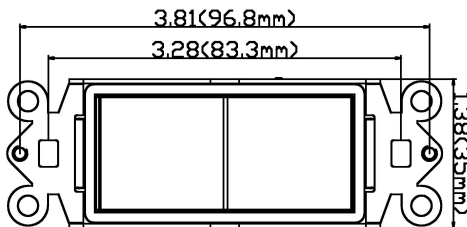

MODEL 8208

HIGHLIGHTS

- 3 way decora switch
- 100/case
- with grounding screw quick wiring and side wiring

ABOUT

- **Voltage:** 120V AC
- **Amps:** 15A
- **Colour Finish:** White (WH)

Ordering Guide:

8204

WH (White)