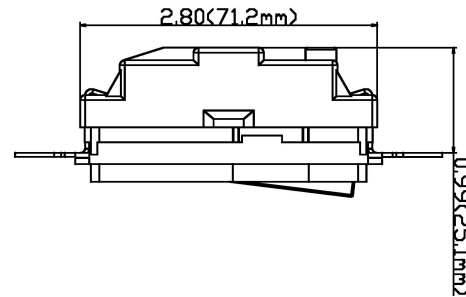

MODEL 8208

HIGHLIGHTS

- 3 way decora switch
- 100/case
- with grounding screw quick wiring and side wiring

ABOUT

- **Voltage:** 120V AC
- **Amps:** 15A
- **Colour Finish:** White (WH)

Ordering Guide:

8204

WH (White)