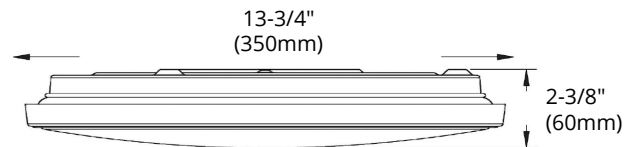

1702-14SN

Compatible Dimmer
(sold separately)

ORTECH reserves the right to modify at any time, without notice, any or all of our product's features, designs, components and specifications to meet market changes.

DMD-ELV

Single pole 3-way dimmers

Reference	QTY.	Remarks	Project:
			Location:
			Architect:
			Engineer:
			Contractor:
			Submitted by:
			Date: