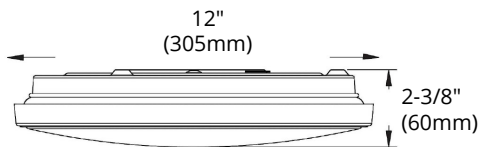

DIMENSIONS

1701-12SN