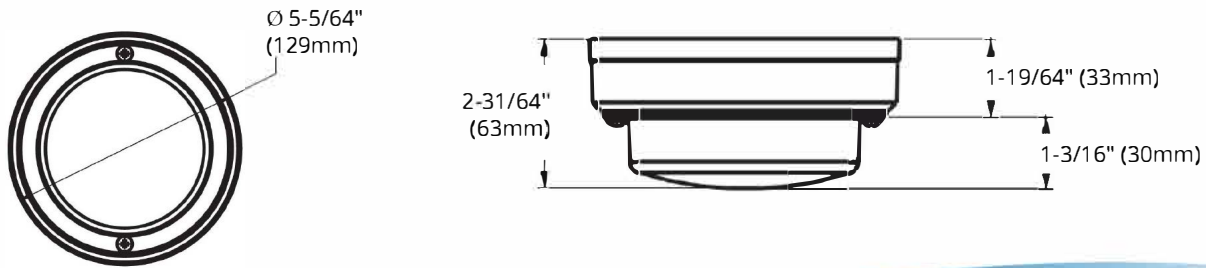

MODEL 1051

HIGHLIGHTS

- Ceiling or wall mountable LED Closet Light ideal for closets, storage rooms, attics, basements, stairwells, and outdoor covered areas
- Can be used for both Indoor and Outdoor without being exposed to rain or snow
- Fits 3-1/4" and 4" ceiling boxes and includes opal diffuser

SPECIFICATIONS

Model	1051
Wattage	9W
Voltage	110-240V
Lumens	900 lmn
Beam Angle	100°
Lifetime	50000 hours
CRI	> 70
Dimmable	No
Rating	Non-IC Rated, Indoor use, for Dry and Damp locations
Grade of Protection	IP 43
Applications	Closets / Storage rooms / Attics / Basements / Stairwells / outdoor covered areas
Colour Temp.	3000K (Warm White) / 4000K (Natural White) / 5000K (Cool White)
Operating Temp.	-20°C ~ +50°C

DIMENSIONS

Available in following colours:

1051-WH
(White)

1051-GR
(Grey)

ORTECH reserves the right to modify at any time, without notice, any or all of our product's features, designs, components and specifications to meet market changes.