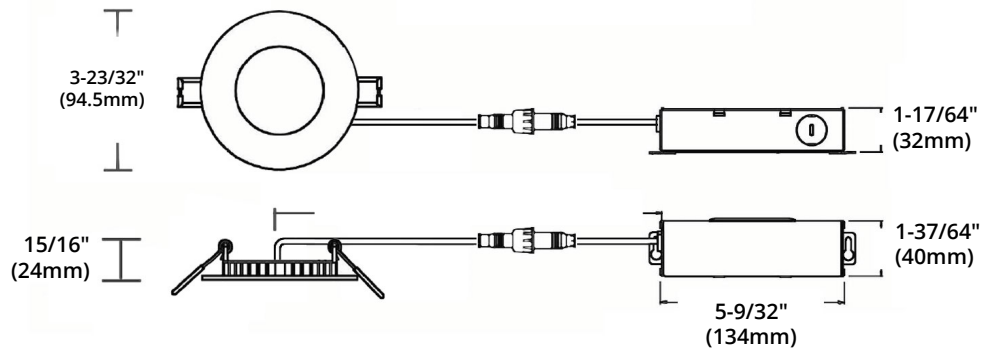

### HIGHLIGHTS

- 3" LED Slim Contractor Pack (6 pieces in one box) — 3" Round LED Slim Light with driver in connection box
- Depth is 1", and for the best possible Layout Depth Flexibility, it should be installed right under joists
- IC rated for direct contact with insulation, recessed housing not required
- Easy and Fast installation — install directly into ceiling with clips
- Rated for damp locations where not directly exposed to water
- Class 2 transformer in junction box is included

### MOUNTING

- Cut hole in ceiling and snap fixture in Opening with attached spring clips
- Ceiling clearance required: 1"

### SPECIFICATIONS

Model	SLIM3CONT-WH
Wattage	8W
Voltage	120V
Lumens	500 lmn
Beam Angle	120°
Lifetime	50000 hours
Cutout	ø 3-1/8" (78 mm)
CRI	80
Dimmable	Yes
Rating	IC Rated, Indoor use, for Damp location
Grade of Protection	IP 44
Air Tight	Yes
Applications	Recessed ceiling / Balcony / Overhanging eaves, etc.
Colour Temp.	3000K (Warm White) / 5000K (Cool White)
Operating Temp.	-20°C ~ +40°C

### DIMENSIONS