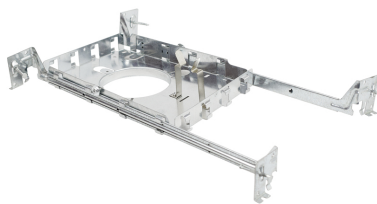

### HIGHLIGHTS

- 3" LED Slim Contractor Pack (6 pieces in one box) — 3" Round LED Slim Light with driver in connection box
- Depth is 1", and for the best possible Layout Depth Flexibility, it should be installed right under joists
- IC rated for direct contact with insulation, recessed housing not required
- Easy and Fast installation — install directly into ceiling with clips
- Rated for damp locations where not directly exposed to water
- Class 2 transformer in junction box is included

### Trims (sold separately)

**SLIM3-RING BK**

Black Ring

**SLIM3-RING CBK**

Chrome Black Ring

**SLIM3-RING VB**

Vintage Brass Ring

**SLIM3-RING SN**

### Accessories (sold separately)

**PLATE3-HB**

Mounting Plate for  
ORTECH 3" Slim Lights

**PLATE26-3**

New Construction Plate for  
ORTECH 3" Slim Lights

**DMD-ELV**

Single-pole  
3 way dimmer

Reference	QTY.	Remarks	Project:
			Location:
			Architect:
			Engineer:
			Contractor:
			Submitted by:
			Date: