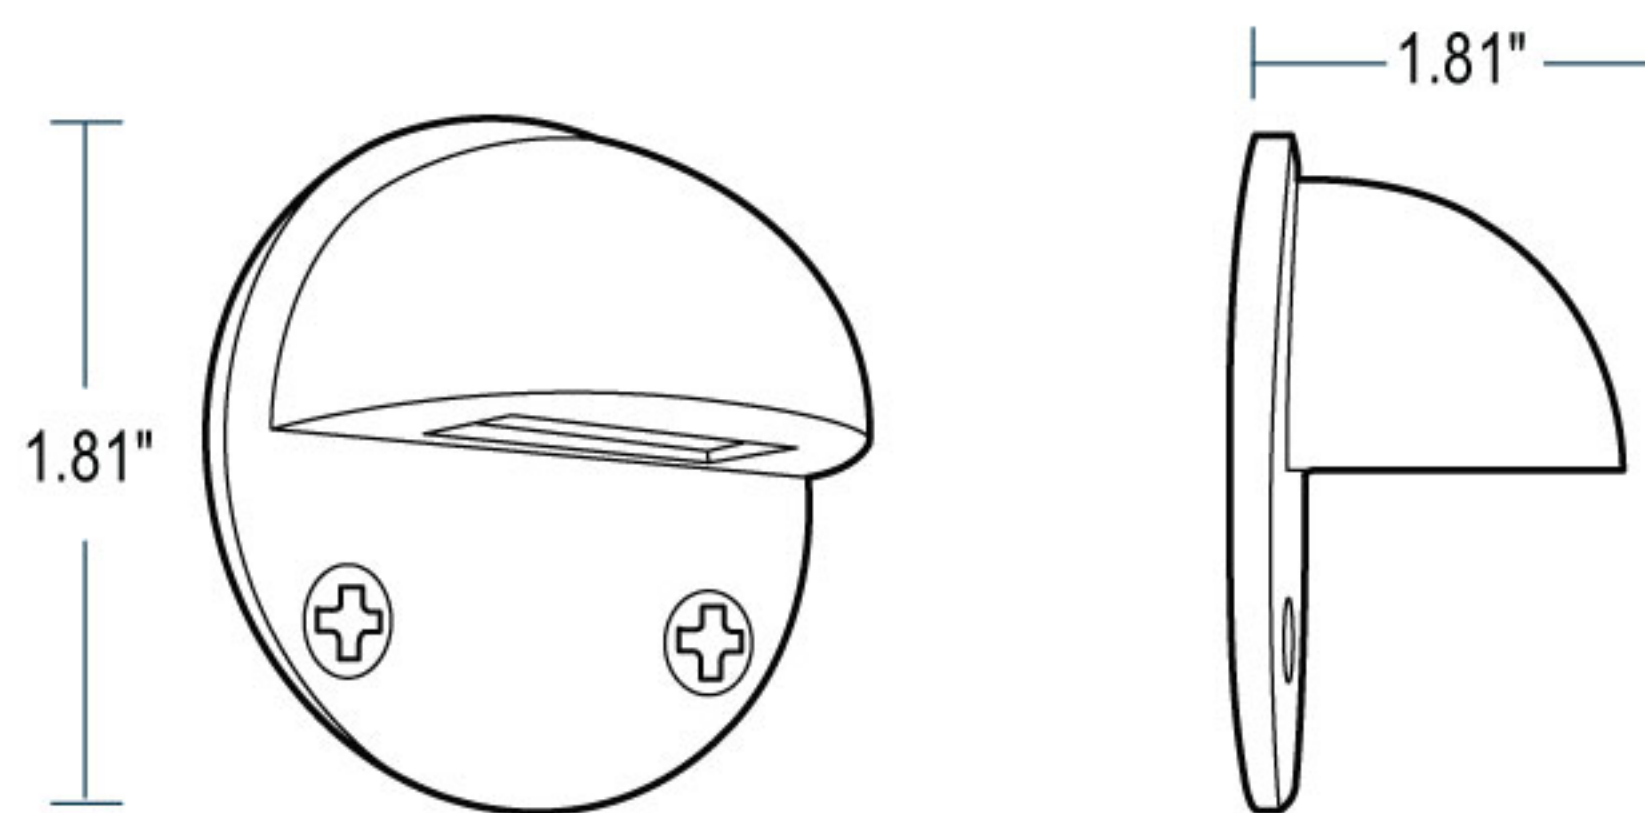

DIMENSIONS

Reference	QTY.	Remarks	Project:
			Location:
			Architect:
			Engineer:
			Contractor:
			Submitted by:
			Date:

ORTECH reserves the right to modify at any time, without notice, any or all of our product's features, designs, components and specifications to meet market changes.