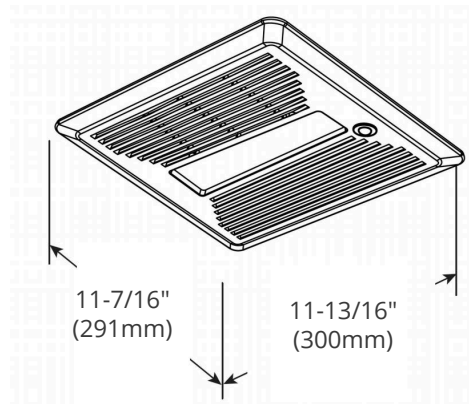

DIMENSIONS

Reference	QTY.	Remarks	Project:
			Location:
			Architect:
			Engineer:
			Contractor:
			Submitted by:
			Date:

ORTECH reserves the right to modify at any time, without notice, any or all of our product's features, designs, components and specifications to meet market changes.