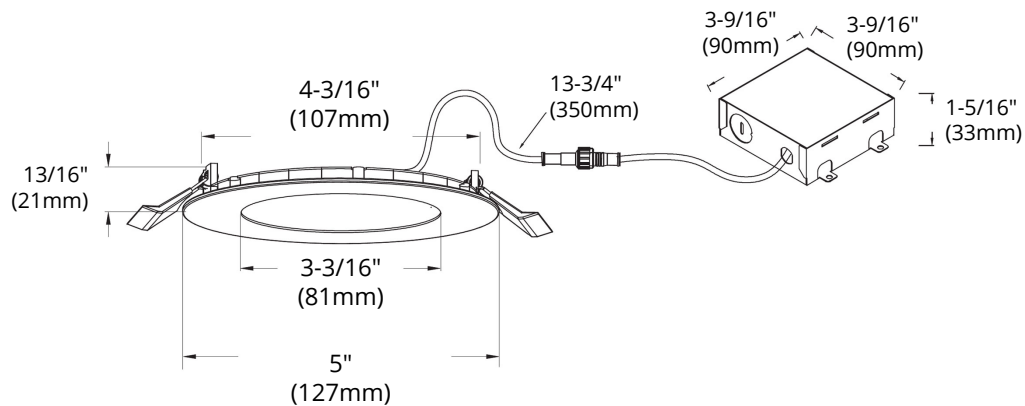

DIMENSIONS

TRIMS (SOLD SEPARATELY)

Brown Ring

Chrome Ring

Copper Ring

Black Ring

Satin Nickel Ring

ACCESSORIES (SOLD SEPARATELY)

PLATE4-HB

Mounting Plate for
ORTECH 4" Slim Lights

PLATE26-4

New Construction Plate for
ORTECH 4" Slim Lights

Flexible Connector
2FT/5FT/10FT/20FT