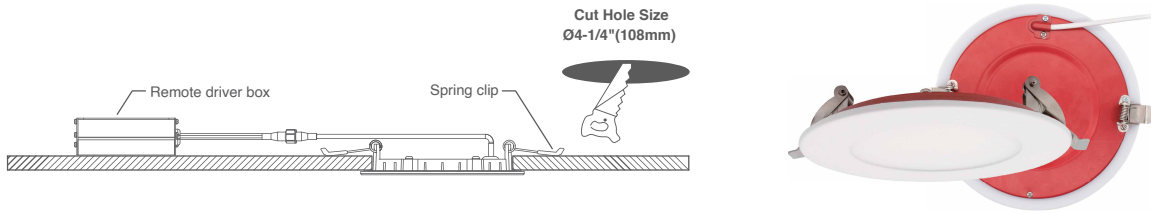

WET LOCATIONS

AIRTIGHT RATED

IC RATED

TITLE 24 COMPLIANT

HIGHLIGHTS

- Reinforced and heat resistant steel casting providing 2-hour fire rating
- Adjustable 5CCT
- Commercial grade driver included
- Triac Dimmable, Certified airtight, IC rated
- Tested & Certified to comply with UL 263-2011(R2022) & ASTM E119-20 & CAN/ULC-S101-14
- Five years warranty

SPECIFICATIONS

Model	SLIM4FR-5CCT
Wattage	12W
Voltage	120V AC
Dimmable	Yes
Light Output	800 lmn
Power Factor	>0.9
Size	4 inch
CRI	80Ra
Location	Wet Location
Grade Of Protection	IP54
Beam Angle	120°
Colour Temp.	2700K / 3000K / 3500K / 4000K / 5000K
Operating Temp.	-20°C~40°C

DIMENSIONS

INSTALLATION

ACCESSORIES (SOLD SEPARATELY)

DECORATIVE TRIMS

SLIM4-RING BK
(Black Ring)

SLIM4-RING SN
(Satin Nickel Ring)

MOUNTING PLATES

PLATE 26-4A