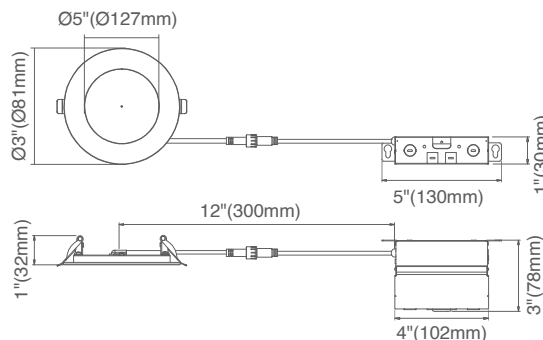

WET LOCATIONS

AIRTIGHT RATED

IC RATED

TITLE 24 COMPLIANT

HIGHLIGHTS

- Reinforced and heat resistant steel casting providing 2-hour fire rating
- Adjustable 5CCT
- Commercial grade driver included
- Triac Dimmable, Certified airtight, IC rated
- Tested & Certified to comply with UL 263-2011(R2022) & ASTM E119-20 & CAN/ULC-S101-14
- Five years warranty

SPECIFICATIONS

Model	SLIM4FR-5CCT
Wattage	12W
Voltage	120V AC
Dimmable	Yes
Light Output	800 lmn
Power Factor	>0.9
Size	4 inch
CRI	80Ra
Location	Wet Location
Grade Of Protection	IP54
Beam Angle	120°
Colour Temp.	2700K / 3000K / 3500K / 4000K / 5000K
Operating Temp.	-20°C~40°C

DIMENSIONS

INSTALLATION

ACCESSORIES (SOLD SEPARATELY)

DECORATIVE TRIMS

SLIM4-RING BK
(Black Ring)

SLIM4-RING SN
(Satin Nickel Ring)

MOUNTING PLATES

PLATE 26-4A