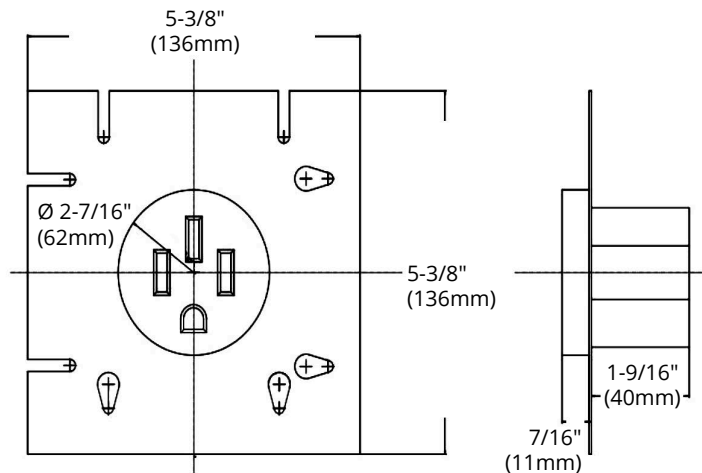

DIMENSIONS

Reference	QTY.	Remarks	Project:
			Location:
			Architect:
			Engineer:
			Contractor:
			Submitted by:
			Date:

ORTECH reserves the right to modify at any time, without notice, any or all of our product's features, designs, components and specifications to meet market changes.