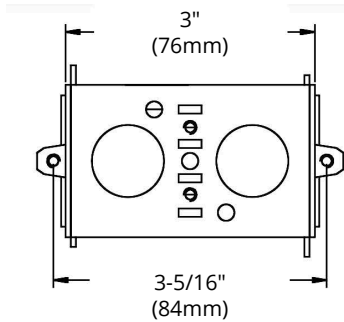

DIMENSIONS

Reference	QTY.	Remarks	Project:
			Location:
			Architect:
			Engineer:
			Contractor:
			Submitted by:
			Date:

ORTECH reserves the right to modify at any time, without notice, any or all of our product's features, designs, components and specifications to meet market changes.