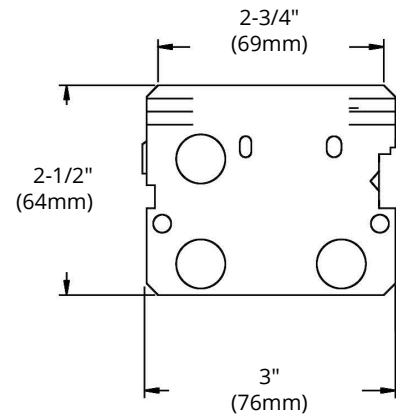

MODEL BOX 1104-K

HIGHLIGHTS

- 3" x 2" x 2-1/2"
- Steel single gangable device box
- Concentric knockouts & recessed ears

SPECIFICATIONS

Model	BOX 1104-K
Application	New work
Material	Galvanized steel
Box Type	Gangable device box
Construction Type	Assemble
Cover Included	None
Knockout Options	None

DIMENSIONS

Reference	QTY.	Remarks	Project:
			Location:
			Architect:
			Engineer:
			Contractor:
			Submitted by:
			Date:

ORTECH reserves the right to modify at any time, without notice, any or all of our product's features, designs, components and specifications to meet market changes.