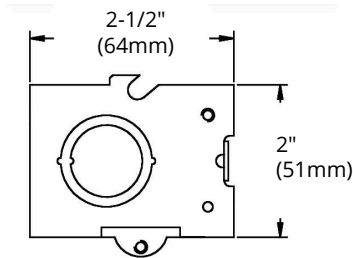

DIMENSIONS

Reference	QTY.	Remarks	Project:
			Location:
			Architect:
			Engineer:
			Contractor:
			Submitted by:
			Date:

ORTECH reserves the right to modify at any time, without notice, any or all of our product's features, designs, components and specifications to meet market changes.