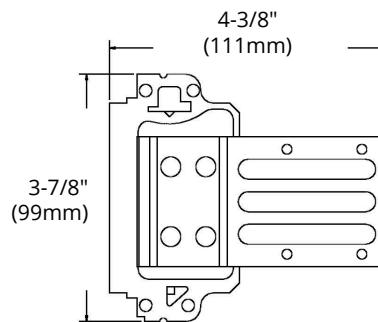

MODEL BOX 3102-KSSX

HIGHLIGHTS

- Gangable Electrical Device Single Box
- With wraparound bracket 12CU.IN.
- Can be used to support a device into the wall
- Assemble sides for more stability
- With concentric knockouts

SPECIFICATIONS

Model	BOX 3102-KSSX
Application	New work
Material	Galvanized Steel
Box Type	Gangable device single box
Construction Type	Assemble
Cover Included	None
Knockout Options	End 2

DIMENSIONS

ORTECH reserves the right to modify at any time, without notice, any or all of our product's features, designs, components and specifications to meet market changes.