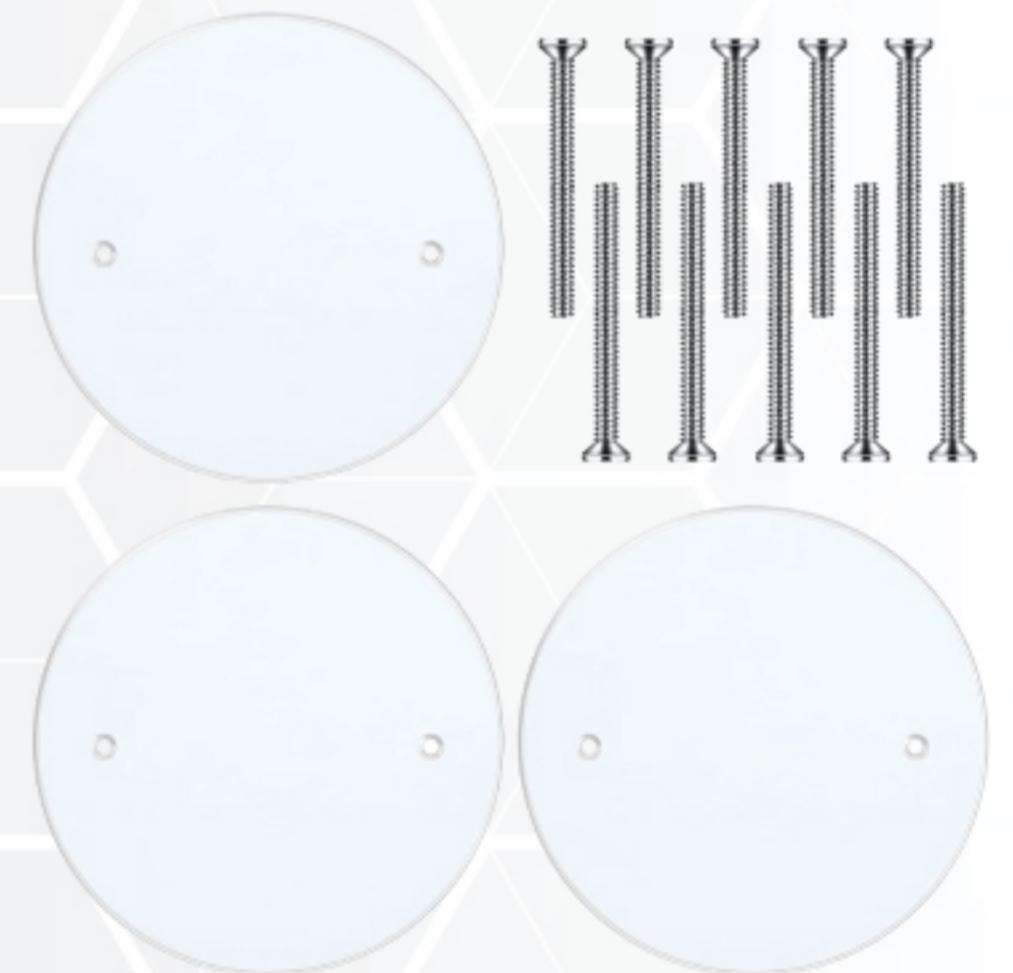

INSTALLATION

Reference	QTY.	Remarks	Project:
			Location:
			Architect:
			Engineer:
			Contractor:
			Submitted by:
			Date:

ORTECH reserves the right to modify at any time, without notice, any or all of our product's features, designs, components and specifications to meet market changes.