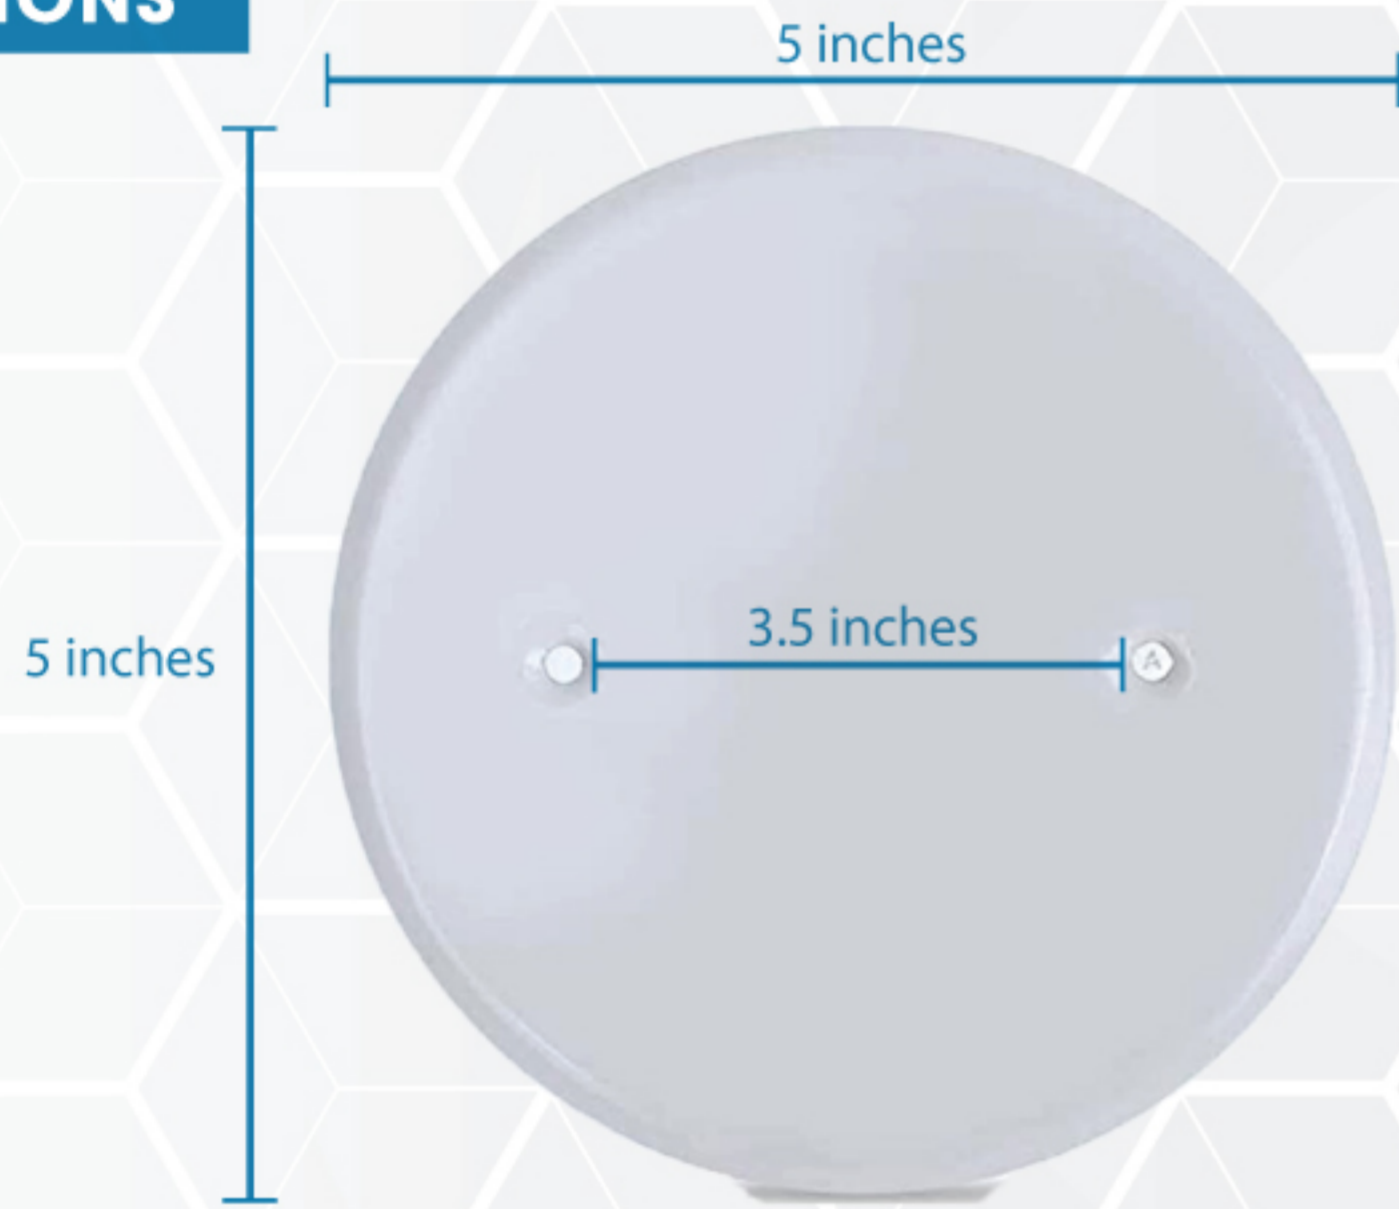

#### Metal ceiling/wall cover

- Easily primed and painted to match or complement walls/ceilings
- Won't bow, crack or distort during installation
- Premium powder coat
- Includes screw(s) in matching finish
- Cover mounts to devices
- Cover surface is 1/4 in. from wall when installed
- Corners are contoured to fit handy boxes

### DIMENSIONS

- Two holes
- Mounting screws included
- Colour: white
- Shape: round
- Diameter: 5 inches
- Installation: Screw in