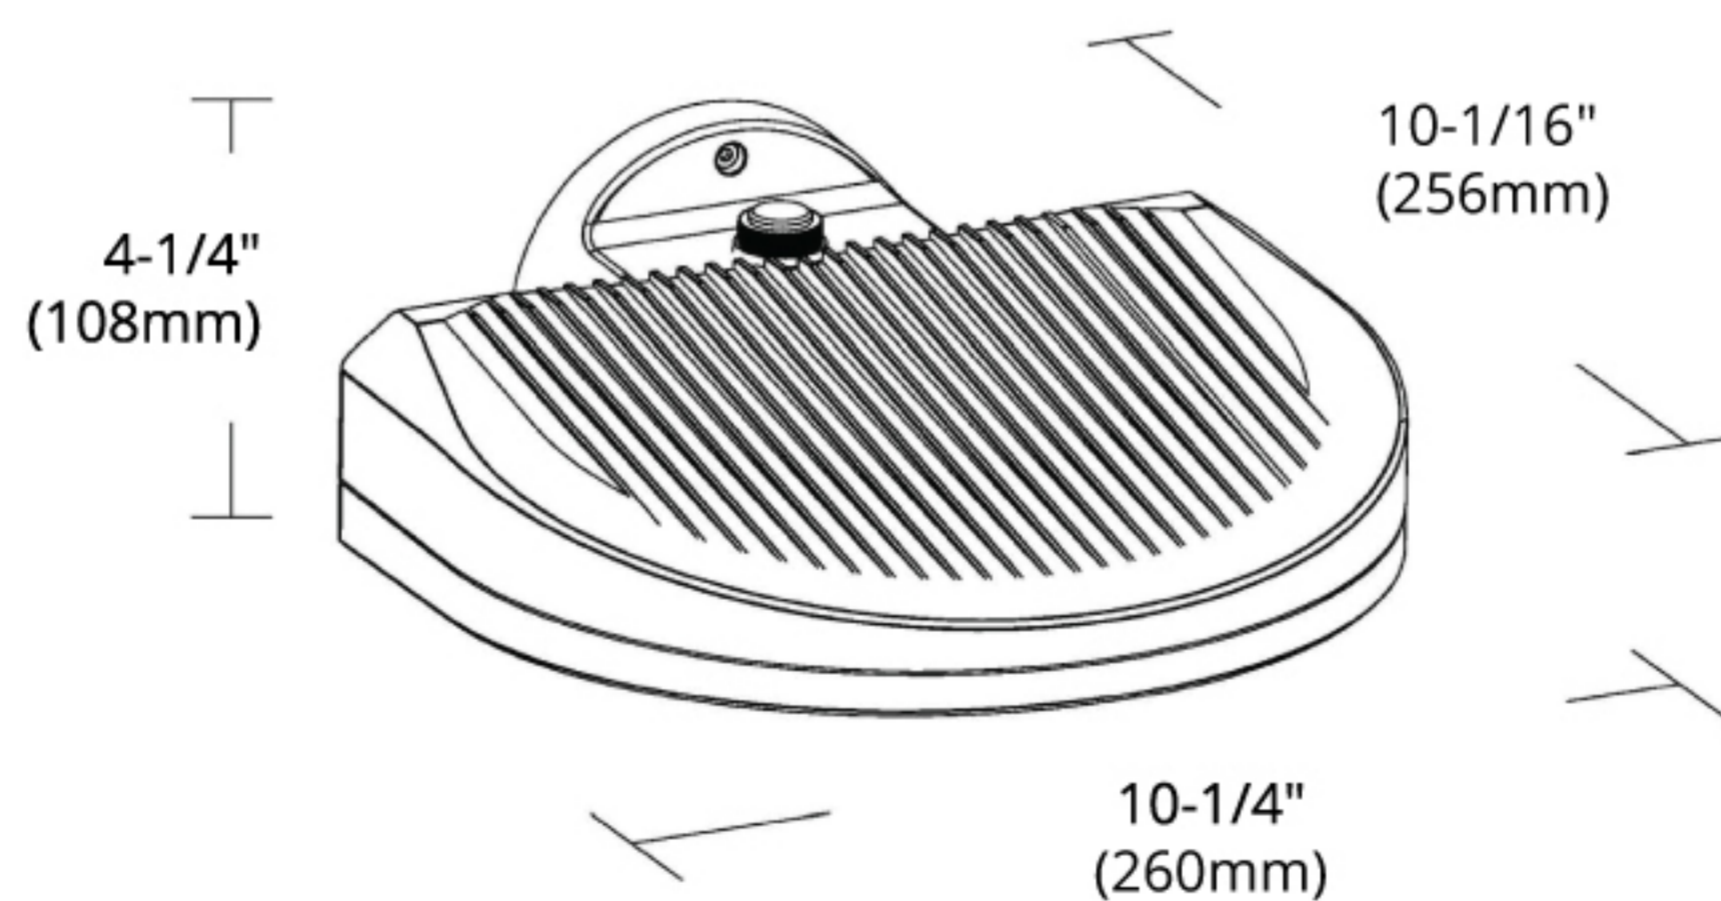

DIMENSIONS

Reference	QTY.	Remarks	Project:
			Location:
			Architect:
			Engineer:
			Contractor:
			Submitted by:
			Date:

ORTECH reserves the right to modify at any time, without notice, any or all of our product's features, designs, components and specifications to meet market changes.