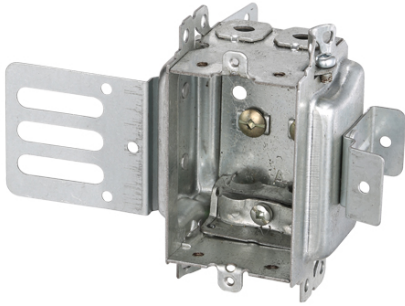

## MODEL BOX 3102-LSSAX

### HIGHLIGHTS

- Gangable Electrical Device Single Box
- Wraparound Bracket for 1-5/8" steel studs with integral support bracket
- Can be used to support a device into the wall
- Assemble sides for more stability
- For armoured cable

### SPECIFICATIONS

Model	<b>BOX 3102-LSSAX</b>
Application	New work
Material	Galvanized Steel
Box Type	Gangable device single box
Construction Type	Assemble
Cover Included	None
Knockout Options	None