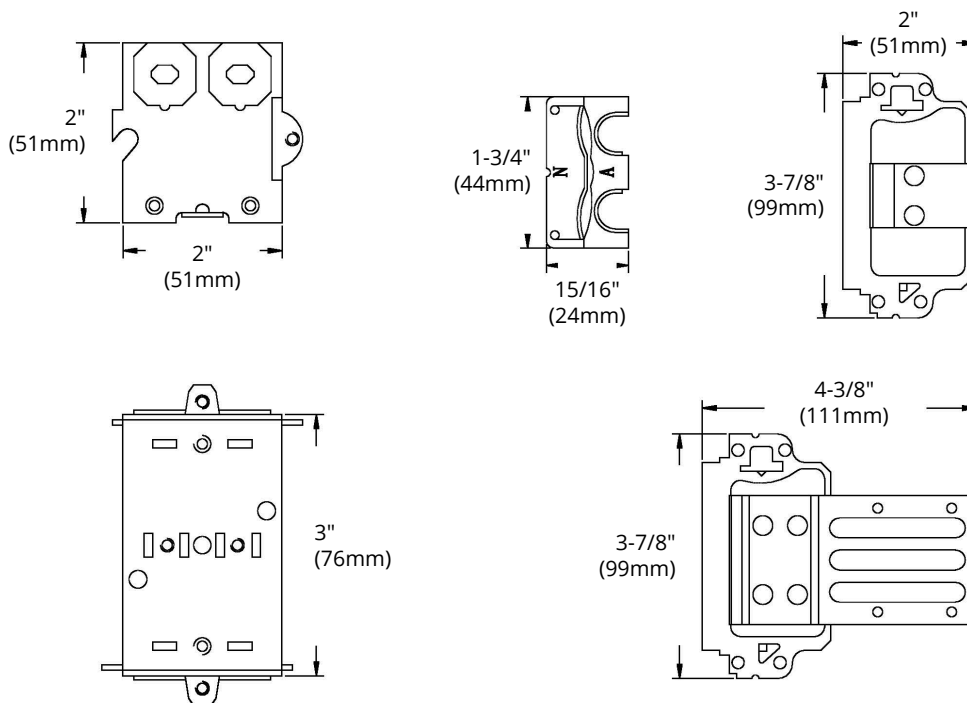

DIMENSIONS

ORTECH reserves the right to modify at any time, without notice, any or all of our product's features, designs, components and specifications to meet market changes.

Reference	QTY.	Remarks	Project:
			Location:
			Architect:
			Engineer:
			Contractor:
			Submitted by:
			Date: