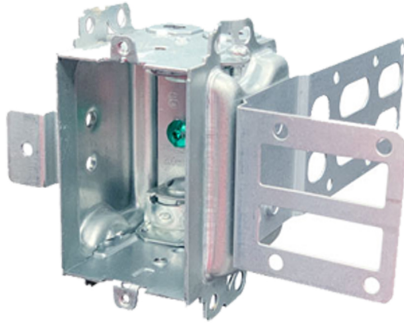

## MODEL BOX 3104-LSSAX

### HIGHLIGHTS

- Size: 3" x 2" x 2-1/2"
- Made of galvanized steel
- Gangable device single box with wraparound bracket
- 2-1/2" and 5/8" steel studs with integral support bracket
- For armoured cable

### SPECIFICATIONS

Model	<b>BOX 3104-LSSAX</b>
Application	New work
Material	Galvanized Steel
Box Type	Gangable device single box
Construction Type	Assemble
Cover Included	None
Knockout Options	None