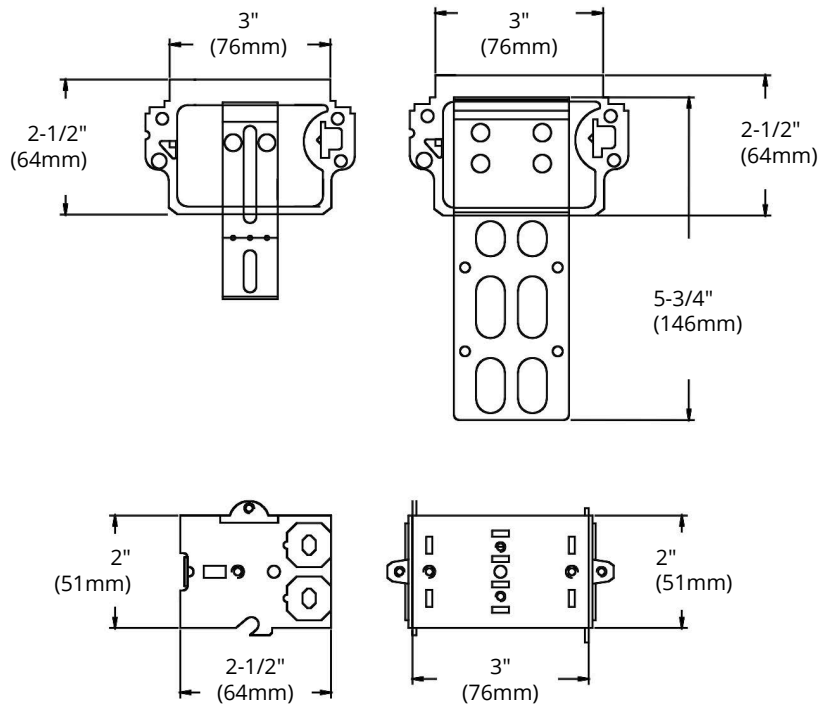

DIMENSIONS

Reference	QTY.	Remarks	Project:
			Location:
			Architect:
			Engineer:
			Contractor:
			Submitted by:
			Date:

ORTECH reserves the right to modify at any time, without notice, any or all of our product's features, designs, components and specifications to meet market changes.