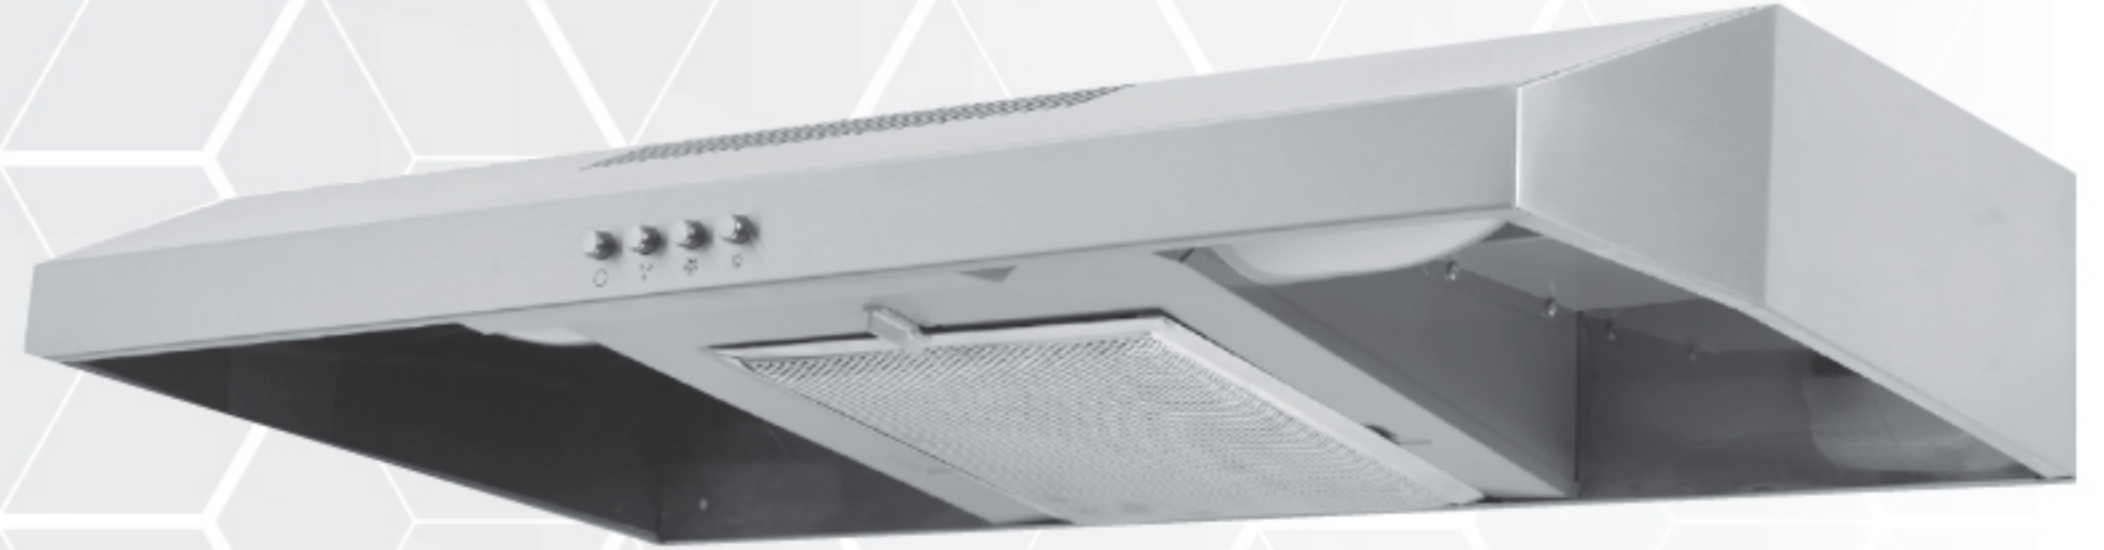

RANGEHOOD FANS

OD-19040

HIGHLIGHTS

30 inch Under - Cabinet Kitchen Rangehood Fan

- For outdoor or indoor vented installations (Ducted or non-Ducted)
- Powerful 190 High speed CFM and 2x40W Incandescent lights
- Push button switch control type
- AC 120V, 60Hz
- Mounting height: 18 inch to 24 inch from cooktop to bottom of hood
- Aluminum grease filter
- **Warranty:** 1 year

■ Black colour is only available upon request for bulk quantities - please contact your sales agent to inquire more details

DIMENSIONS

BOTTOM

SPECIFICATIONS

PERFORMANCE		
Duct Orientation	Size	Damper
Vertical - Rectangular	3.15 in x10 in	Included
Horizontal - Rectangular	3.15 in x10 in	Included
Round - Vertical	6 in	Not Included

FEATURES	
High speed CFM	190
Working speed CFM	100
Control type	Push Button Switch
Use	For indoor use only
Lighting	2x40W Incandescent lights
Grease Filters	Aluminum filter (Qty.1)

RANGEHOOD FANS

OD-19040