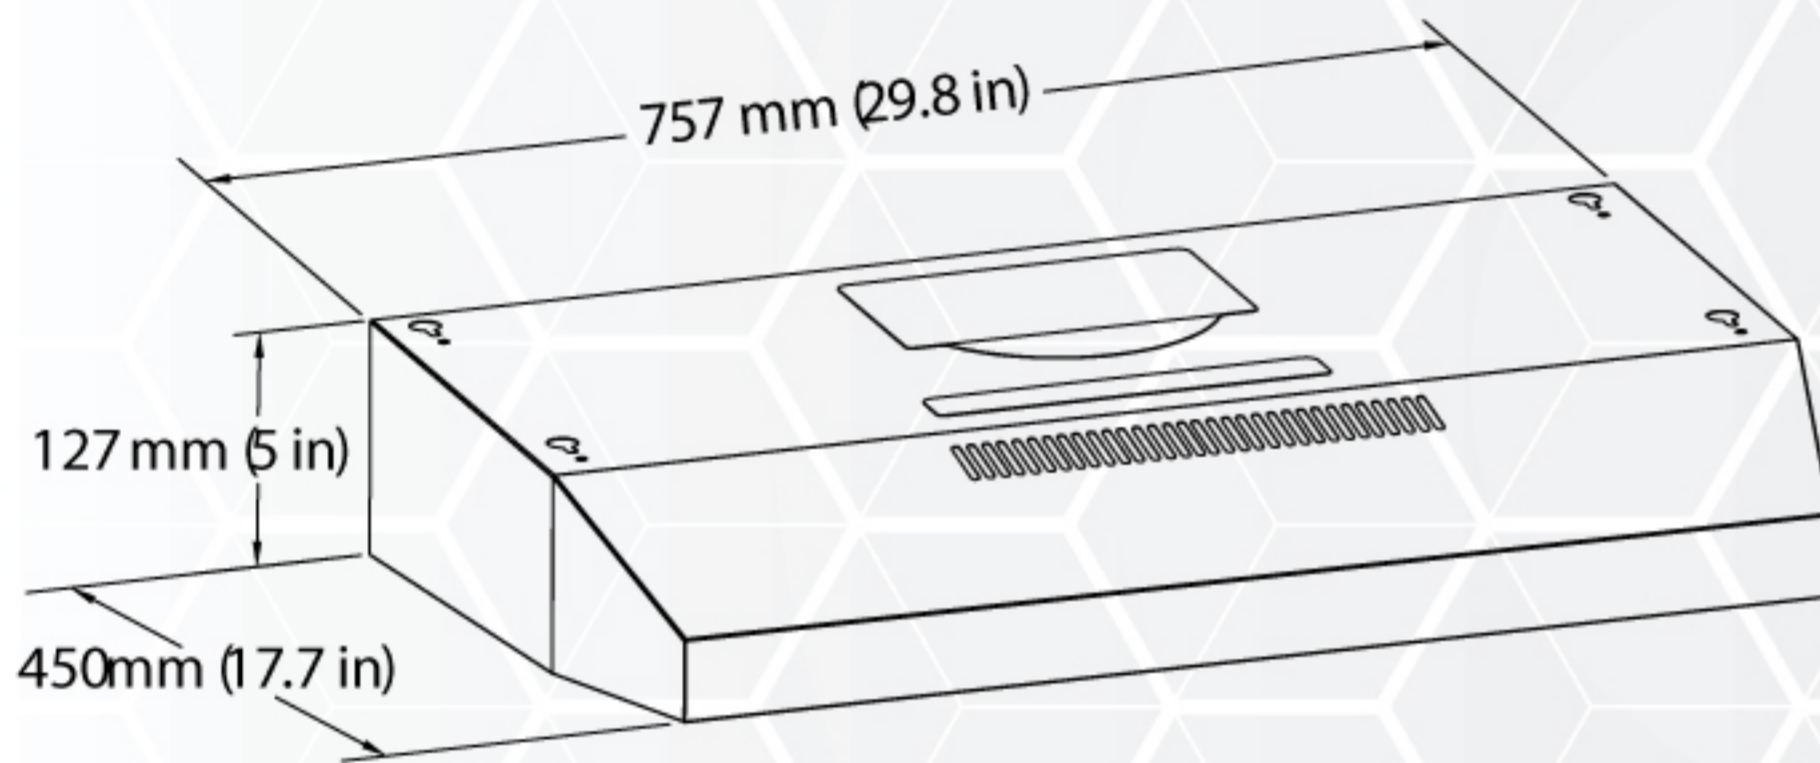

RANGEHOOD FANS

OD-19040

HIGHLIGHTS

30 inch Under - Cabinet Kitchen Rangehood Fan

- For outdoor or indoor vented installations (Ducted or non-Ducted)
- Powerful 190 High speed CFM and 2x40W Incandescent lights
- Push button switch control type
- AC 120V, 60Hz
- Mounting height: 18 inch to 24 inch from cooktop to bottom of hood
- Aluminum grease filter
- **Warranty:** 1 year

■ Black colour is only available upon request for bulk quantities - please contact your sales agent to inquire more details

DIMENSIONS

BOTTOM

SPECIFICATIONS

PERFORMANCE		
Duct Orientation	Size	Damper
Vertical - Rectangular	3.15 in x10 in	Included
Horizontal - Rectangular	3.15 in x10 in	Included
Round - Vertical	6 in	Not Included

FAN CURVE GRAPH

COLOUR OPTIONS AVAILABLE

-  OD-19040-WH (WHITE)
-  OD-19040-SS (STAINLESS STEEL)
-  OD-19040-BK (BLACK)

Reference	QTY.	Remarks	Project:
			Location:
			Architect:
			Engineer:
			Contractor:
			Submitted by:
			Date: