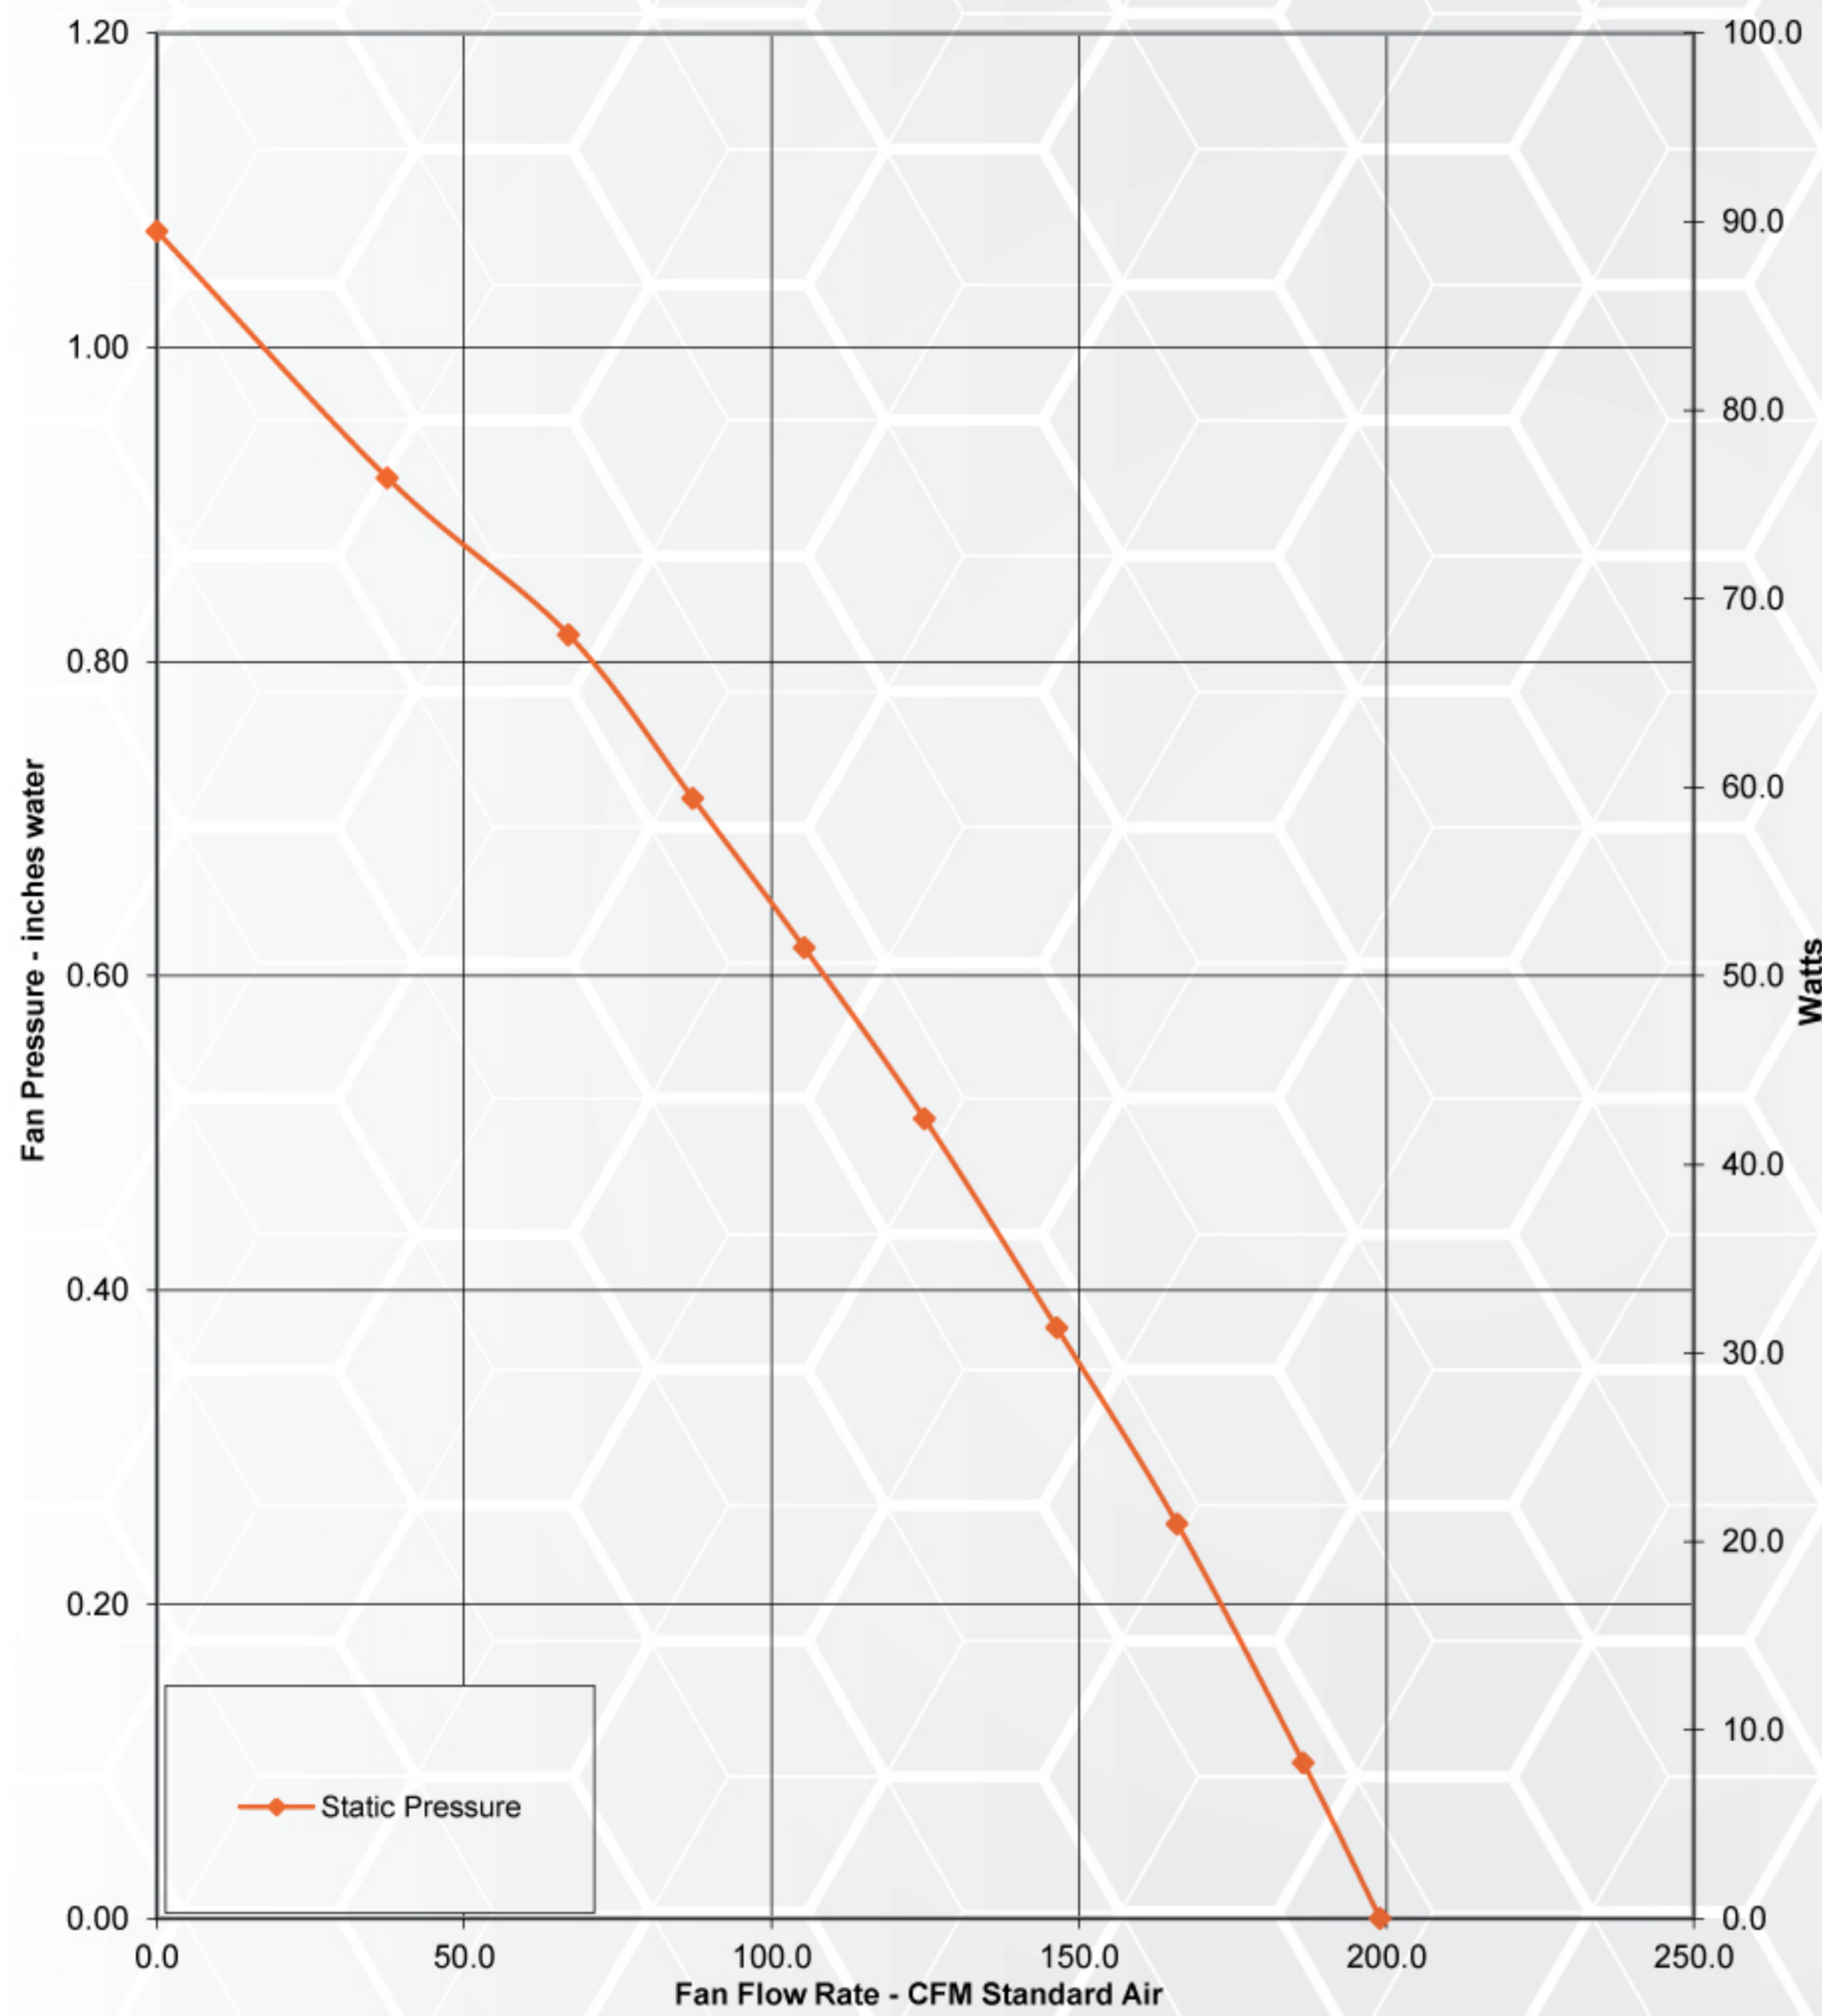

RANGEHOOD FANS

OD-19040

HIGHLIGHTS

30 inch Under - Cabinet Kitchen Rangehood Fan

- For outdoor or indoor vented installations (Ducted or non-Ducted)
- Powerful 190 High speed CFM and 2x40W Incandescent lights
- Push button switch control type
- AC 120V, 60Hz
- Mounting height: 18 inch to 24 inch from cooktop to bottom of hood
- Aluminum grease filter
- **Warranty:** 1 year

■ Black colour is only available upon request for bulk quantities - please contact your sales agent to inquire more details

DIMENSIONS

BOTTOM

SPECIFICATIONS

PERFORMANCE		
Duct Orientation	Size	Damper
Vertical - Rectangular	3.15 in x10 in	Included
Horizontal - Rectangular	3.15 in x10 in	Included
Round - Vertical	6 in	Not Included

FAN CURVE GRAPH

COLOUR OPTIONS AVAILABLE

-  OD-19040-WH (WHITE)
-  OD-19040-SS (STAINLESS STEEL)
-  OD-19040-BK (BLACK)

Reference	QTY.	Remarks	Project:
			Location:
			Architect:
			Engineer:
			Contractor:
			Submitted by:
			Date: