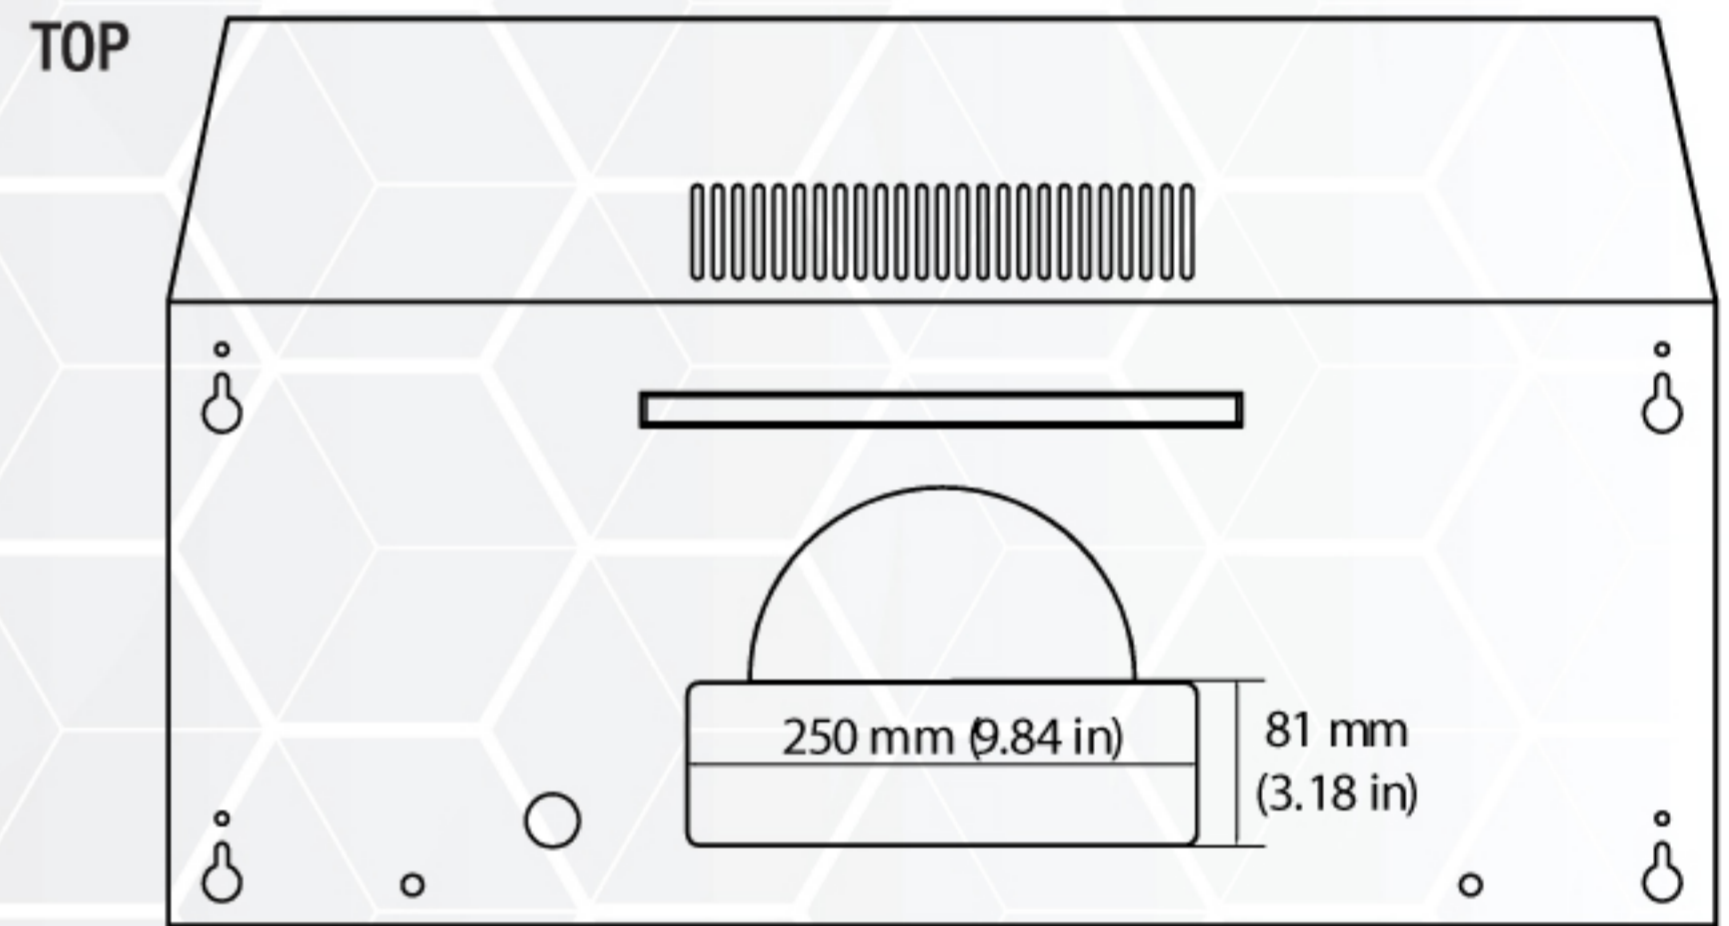

RANGEHOOD FANS

OD-19040

HIGHLIGHTS

30 inch Under - Cabinet Kitchen Rangehood Fan

- For outdoor or indoor vented installations (Ducted or non-Ducted)
- Powerful 190 High speed CFM and 2x40W Incandescent lights
- Push button switch control type
- AC 120V, 60Hz
- Mounting height: 18 inch to 24 inch from cooktop to bottom of hood
- Aluminum grease filter
- **Warranty:** 1 year

■ Black colour is only available upon request for bulk quantities - please contact your sales agent to inquire more details

DIMENSIONS

BOTTOM

SPECIFICATIONS

PERFORMANCE		
Duct Orientation	Size	Damper
Vertical - Rectangular	3.15 in x10 in	Included
Horizontal - Rectangular	3.15 in x10 in	Included
Round - Vertical	6 in	Not Included

FAN CURVE GRAPH

COLOUR OPTIONS AVAILABLE

-  OD-19040-WH (WHITE)
-  OD-19040-SS (STAINLESS STEEL)
-  OD-19040-BK (BLACK)

Reference	QTY.	Remarks	Project:
			Location:
			Architect:
			Engineer:
			Contractor:
			Submitted by:
			Date: