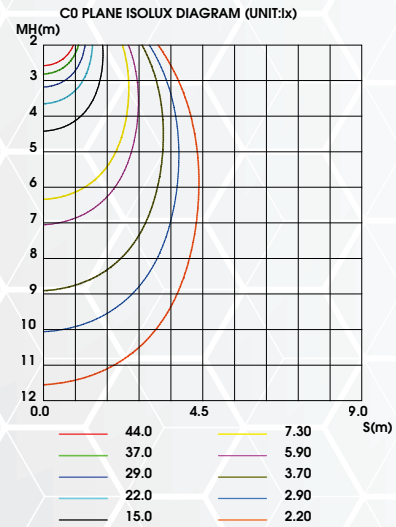

TESTING REPORT

Reference	QTY.	Remarks	Project:
			Location:
			Architect:
			Engineer:
			Contractor:
			Submitted by:
			Date:

ORTECH reserves the right to modify at any time, without notice, any or all of our product's features, designs, components and specifications to meet market changes.