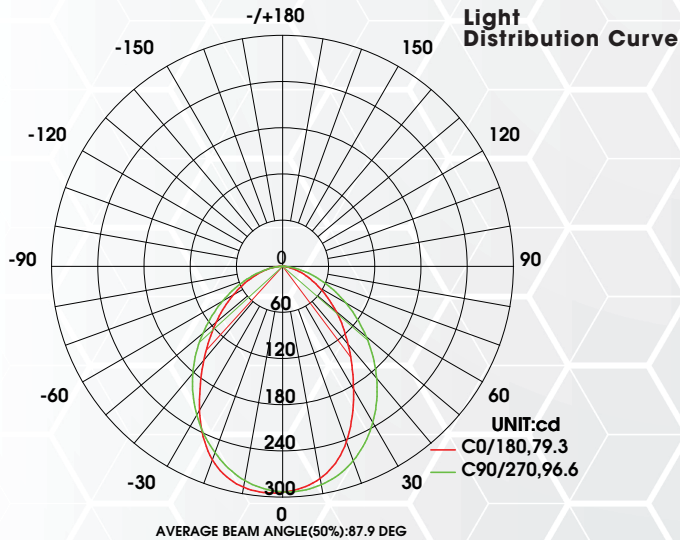

TESTING REPORT

Reference	QTY.	Remarks	Project:
			Location:
			Architect:
			Engineer:
			Contractor:
			Submitted by:
			Date:

ORTECH reserves the right to modify at any time, without notice, any or all of our product's features, designs, components and specifications to meet market changes.