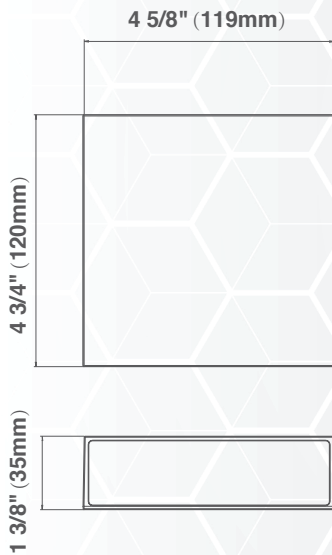

WALL SCONCES

SSC-UD-5CCT-BK

HIGHLIGHTS

Low profile LED up and down wall sconce which can be used interior or exterior

- Aluminum body with glass diffuser
- Elegant design, provides a more high end looking
- 5cct - 2700K/3000K/3500K/4000K/5000K
- Dimming: AC120V/ Triac Dimming
- 50000 hours lifetime

DIMENSIONS

SPECIFICATIONS

Model	SSC-UD-5CCT-BK
Wattage	2x7.5W LED PCB Integrated , 15W Total
Voltage	AC120-277V, 50/60Hz
Lumens	1000lmn (50% UP/50% DOWN)
Beam Angle	110°
Lifetime	50000 hours
Dimmable	Yes
Rating	Wet locations
Grade of Protection	IP65
CRI	80
Colour Temp.	2700K / 3000K / 3500K / 4000K / 5000K
Lighting Direction	Up/Down
Operating Temp.	-20°C ~ +40°C