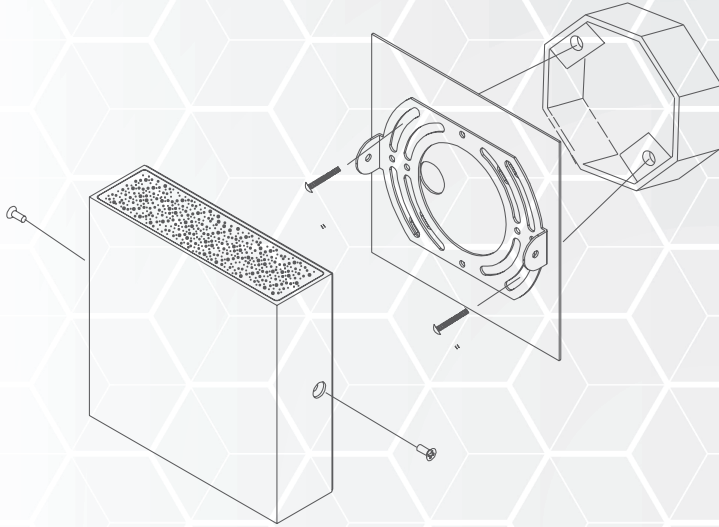

WALL SCONCES

SSC-UD-5CCT-BK

INSTALLATION