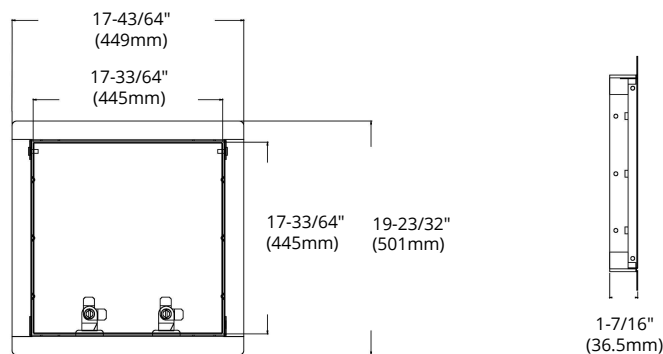

MODEL FAP-18"x18"

HIGHLIGHTS

- 18 inches by 18 inches Flush Access Panel with welded frame and strong durable bended door lid
- White powder coated finish or coating in special colours provides high durability and corrosion protection
- With its concealed hinge, the door leaf can be opened from either left or right
- Good value for all plumbing, electrical, mechanical applications
- Easy installation — no further painting required
- Screwdriver operated cam latch

Model	FAP-18"x18"
Construction	Steel welded, with white powder coated finish or coating in special colours
Hinge	Concealed — makes door leaf opening from either left or right possible
Frame	Welded
Door Lid	Bended — contributes to strength and durability
Cam Latch	Screwdriver operated
Applications	All Plumbing / Electrical / Mechanical applications

DIMENSIONS

Reference	QTY.	Remarks	Project:
			Location:
			Architect:
			Engineer:
			Contractor:
			Submitted by:
			Date: