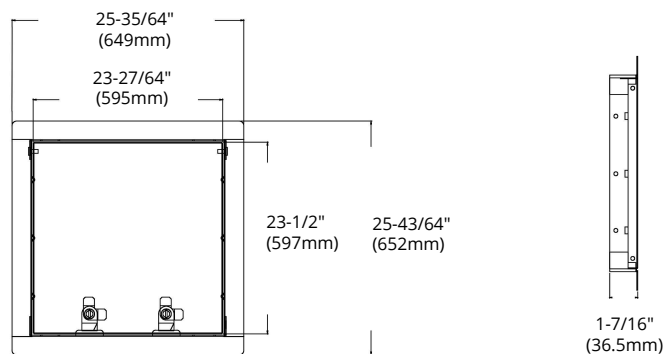

MODEL FAP-24"x24"

HIGHLIGHTS

- 24 inches by 24 inches Flush Access Panel with welded frame and strong durable bended door lid
- White powder coated finish or coating in special colours provides high durability and corrosion protection
- With its concealed hinge, the door leaf can be opened from either left or right
- Good value for all plumbing, electrical, mechanical applications
- Easy installation — no further painting required
- Screwdriver operated cam latch

Model	FAP-24"x24"
Construction	Steel welded, with white powder coated finish or coating in special colours
Hinge	Concealed — makes door leaf opening from either left or right possible
Frame	Welded
Door Lid	Bended — contributes to strength and durability
Cam Latch	Screwdriver operated
Applications	All Plumbing / Electrical / Mechanical applications

DIMENSIONS

Reference	QTY.	Remarks	Project:
			Location:
			Architect:
			Engineer:
			Contractor:
			Submitted by:
			Date: