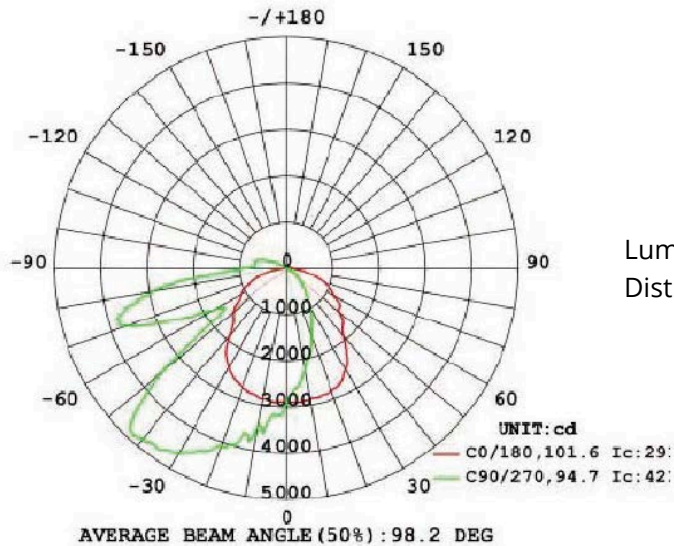

SPECIFICATIONS

Model	WP-40W 4000K	WP-80W 4000K	WP-120W 4000K
Wattage	40W	80W	120W
Voltage	100-347V		
Lumens	5200 lmn	10400 lmn	15600 lmn
Beam Angle	90° x 100° — different direction has different beam angle		
Lifetime	50000 hours		
CRI	> 80		
Dimmable	Yes(only 0-10v dimming available)		
Rating	Non-IC Rated, Both Indoor / Outdoor use, for Wet / Dry / Damp locations		
Grade of Protection	IP 65		
Applications	Warehouses / Gymnasiums / Industrial spaces, etc.		
Colour Temp.	4000K (Natural White)		
Operating Temp.	-40°C ~ +45°C		
Warranty	5 years		

LED Traditional Wall Packs

MODEL WP-40W 4000K | WP-80W 4000K | WP-120W 4000K

DIMENSIONS

TESTING REPORT

Luminous Intensity Distribution Diagram

ORTECH reserves the right to modify at any time, without notice, any or all of our product's features, designs, components and specifications to meet market changes.