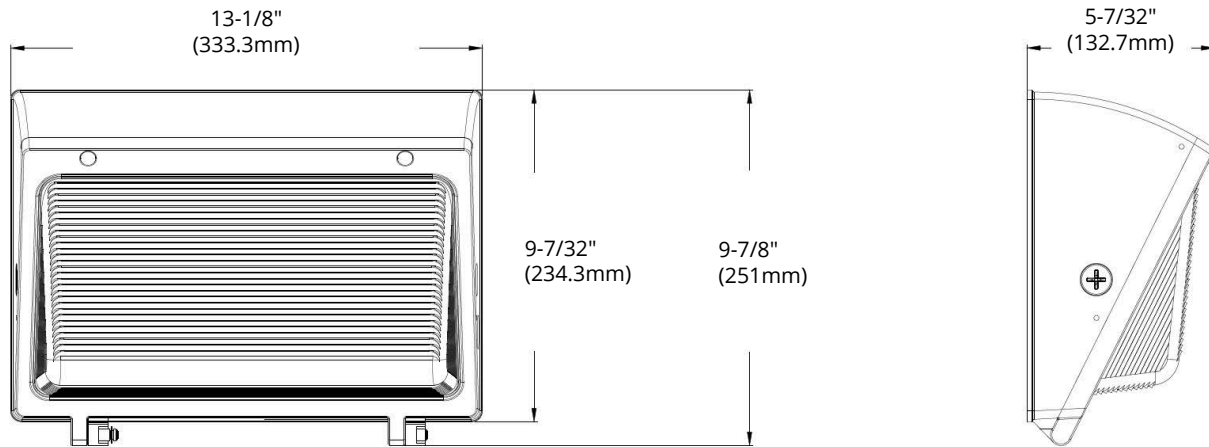

LED Traditional Wall Packs

MODEL WP-40W 4000K | WP-80W 4000K | WP-120W 4000K

HIGHLIGHTS

- Commercial or residential grade LED Traditional Wall Packs with glass cover available in 40W, 80W, and 120W
- Dustproof — the wall pack is sealed by silicon ring that can avoid dust completely
- Waterproof breathable technology to maintain stable atmospheric pressure
- Internal level ensures that the installation is horizontal
- Brown lamp shell and bracket fixed mounting
- Made of ADC12 (recycled alloy)

SPECIFICATIONS

Model	WP-40W 4000K	WP-80W 4000K	WP-120W 4000K
Wattage	40W	80W	120W
Voltage	100-347V		
Lumens	5200 lmn	10400 lmn	15600 lmn
Beam Angle	90° x 100° — different direction has different beam angle		
Lifetime	50000 hours		
CRI	> 80		
Dimmable	Yes(only 0-10v dimming available)		
Rating	Non-IC Rated, Both Indoor / Outdoor use, for Wet / Dry / Damp locations		
Grade of Protection	IP 65		
Applications	Warehouses / Gymnasiums / Industrial spaces, etc.		
Colour Temp.	4000K (Natural White)		
Operating Temp.	-40°C ~ +45°C		
Warranty	5 years		

LED Traditional Wall Packs

MODEL WP-40W 4000K | WP-80W 4000K | WP-120W 4000K

DIMENSIONS

TESTING REPORT

Luminous Intensity Distribution Diagram

ORTECH reserves the right to modify at any time, without notice, any or all of our product's features, designs, components and specifications to meet market changes.