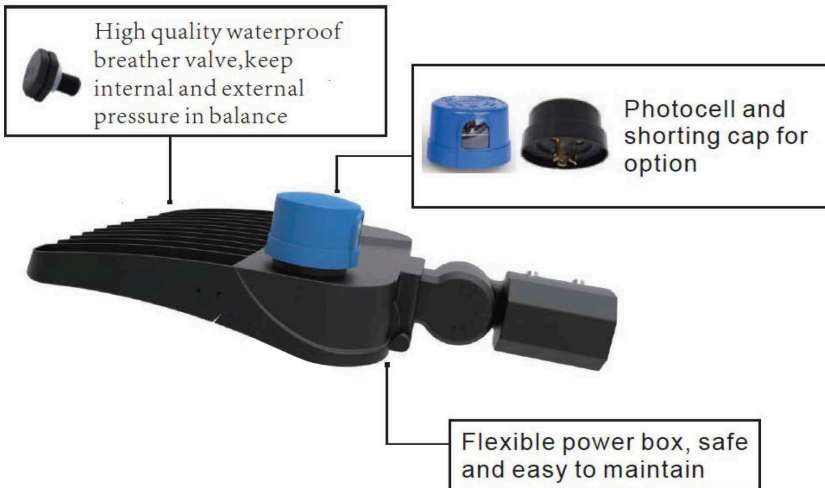

EXPANSION FUNCTION