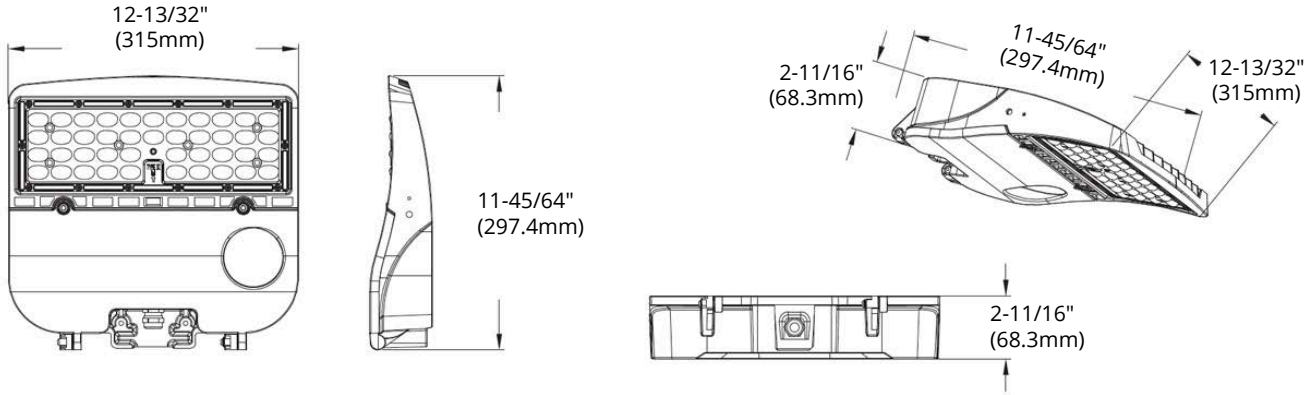

DIMENSIONS