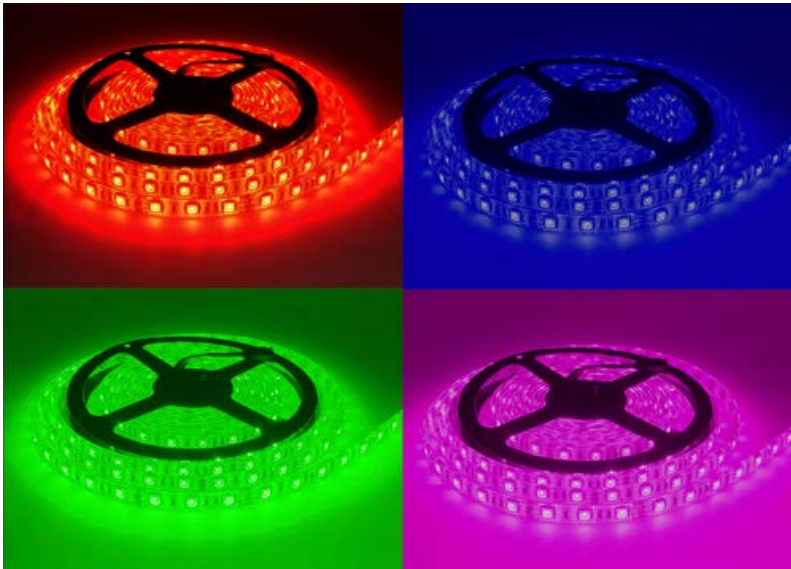

LED Strip Lights

MODEL SL-RGB5LO

HIGHLIGHTS

- LED low voltage RGB strip of 5 meters length, 60 LEDs per meter
- Designed to establish ambiance with incredibly efficient, full-colour LED lighting
- 5m LED tape light, plug-in driver (power supply), colour changing controller with IR sensor and remote are included
- This flexible LED RGB strip lights can be used creatively for interior decorative lighting and look great anywhere for a splash of colour
- Has 20 colours, 4 levels of brightness, 4 modes, and produces little heat, which makes the strip safe to touch
- IP 65— the RGB strip could be exposed to humidity and occasional splashing
- Mounted with 3m tape backing that adheres to any surface

SPECIFICATIONS

Model	SL-RGB5LO
Wattage	12W per meter
Voltage	12V DC
Lumens	N/A
Beam Angle	120°
Lifetime	30000 hours
CRI	N/A
Dimmable	Yes
Number of LEDs	60 LEDs per meter
Cut Distance	3 LEDs — 5 cm
Colours	RGB / Multicolour
Rating	Non-IC Rated / Both Indoor and Outdoor use / for Wet location
Grade of Protection	IP 65
Application	Living room / Recreation room / Bar / Club / Garden / Porches and patio areas
Operating Temperature	-20°C ~ +45°C
Warranty	5 years

LED Strip Lights

MODEL SL-RGB5LO

INCLUDED IN THE KIT

- 5m LED tape light
- Plug-in driver (power supply)
- Colour changing controller with IR sensor
- Remote

EXPANSION FUNCTION

- Incredibly efficient full-colour LED lighting
- Can be used creatively for interior decorative lighting and look great anywhere for a splash of colour
- Brings a lot of style and colour to a living room, recreation room, home entertainment centre, or to any bar, club, or special event
- Not just indoors but also offers a perfect solution for many outdoor projects including garden lights, porches and patio areas