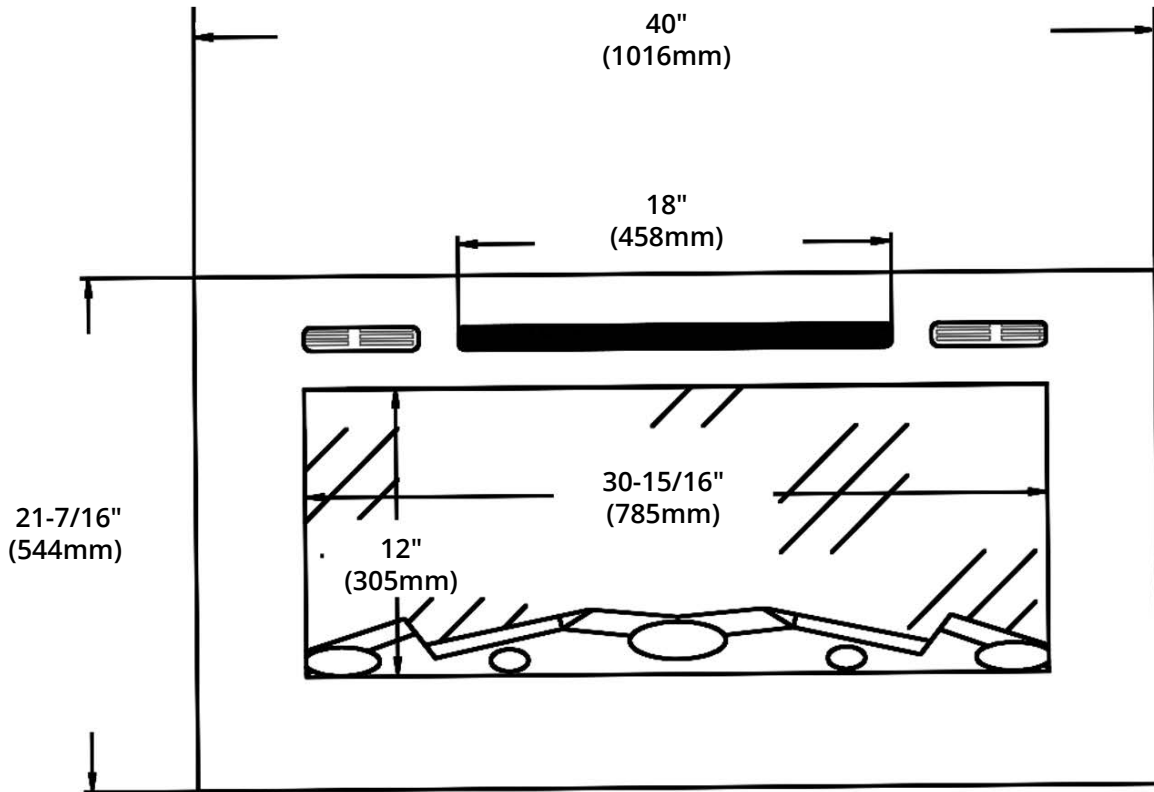

HIGHLIGHTS

- Vent located at the front
- Available in Black colour trim only
- High quality log-set, crystals and pebbles for fuel bed
- Multiple 10 colours and HD+ LED for realistic flame effect
- With the option of wall mount or recessed design & multiple heater & flame settings
- Ideal for both new construction or renovations and operates with remote or touch control button
- 40" wall mounted, recessed one-sided electric fireplace with two levels of heating adjustment, low / high heat

SPECIFICATIONS

Model	LEDFP-40
Wattage	Max.1500W
Voltage	110-120V AC
Material	Log / Crystals
Installation	Wall mounted and recessed
Timer	0.5-8 hours
Control Mode	Touch Panel / Remote Control
Flame Colours	10 colours multiple LED lights for flame effect
Flame Brightness	5 levels
Overheat Protection	Yes
Heating Area	400 ft ²
Warranty	1 Year

DIMENSIONS

Fireplaces

MODEL LEDFP-40

DIFFERENT COLOUR DISPLAYS

Reference	QTY.	Remarks	Project:
			Location:
			Architect:
			Engineer:
			Contractor:
			Submitted by:
			Date:

ORTECH reserves the right to modify at any time, without notice, any or all of our product's features, designs, components and specifications to meet market changes.