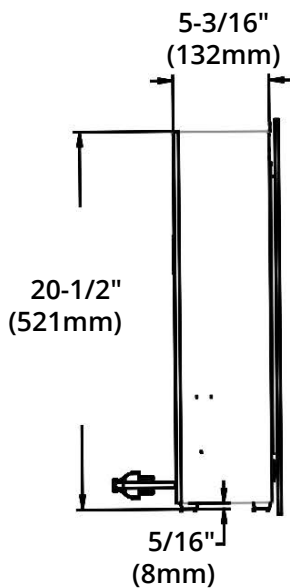

HIGHLIGHTS

- Vent located at the front
- Available in Black colour trim only
- High quality log-set, crystals and pebbles for fuel bed
- Multiple 10 colours and HD+ LED for realistic flame effect
- With the option of wall mount or recessed design & multiple heater & flame settings
- Ideal for both new construction or renovations and operates with remote or touch control button
- 40" wall mounted, recessed one-sided electric fireplace with two levels of heating adjustment, low / high heat

SPECIFICATIONS

Model	LEDFP-40
Wattage	Max.1500W
Voltage	110-120V AC
Material	Log / Crystals
Installation	Wall mounted and recessed
Timer	0.5-8 hours
Control Mode	Touch Panel / Remote Control
Flame Colours	10 colours multiple LED lights for flame effect
Flame Brightness	5 levels
Overheat Protection	Yes
Heating Area	400 ft ²
Warranty	1 Year

DIMENSIONS

Fireplaces

MODEL LEDFP-40

DIFFERENT COLOUR DISPLAYS

Reference	QTY.	Remarks	Project:
			Location:
			Architect:
			Engineer:
			Contractor:
			Submitted by:
			Date:

ORTECH reserves the right to modify at any time, without notice, any or all of our product's features, designs, components and specifications to meet market changes.