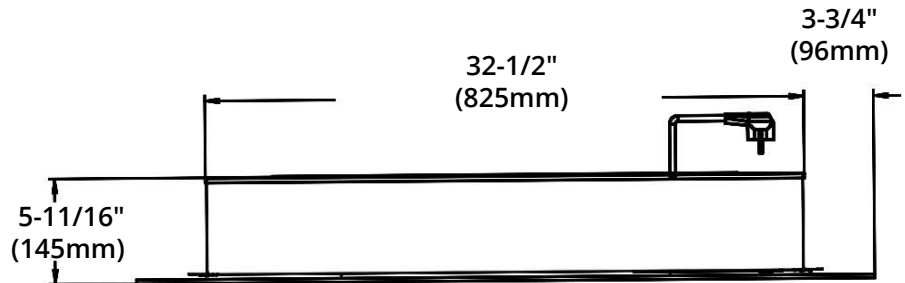

HIGHLIGHTS

- Vent located at the front
- Available in Black colour trim only
- High quality log-set, crystals and pebbles for fuel bed
- Multiple 10 colours and HD+ LED for realistic flame effect
- With the option of wall mount or recessed design & multiple heater & flame settings
- Ideal for both new construction or renovations and operates with remote or touch control button
- 40" wall mounted, recessed one-sided electric fireplace with two levels of heating adjustment, low / high heat

SPECIFICATIONS

Model	LEDFP-40
Wattage	Max.1500W
Voltage	110-120V AC
Material	Log / Crystals
Installation	Wall mounted and recessed
Timer	0.5-8 hours
Control Mode	Touch Panel / Remote Control
Flame Colours	10 colours multiple LED lights for flame effect
Flame Brightness	5 levels
Overheat Protection	Yes
Heating Area	400 ft ²
Warranty	1 Year

DIMENSIONS

Fireplaces

MODEL LEDFP-40

DIFFERENT COLOUR DISPLAYS

Reference	QTY.	Remarks	Project:
			Location:
			Architect:
			Engineer:
			Contractor:
			Submitted by:
			Date:

ORTECH reserves the right to modify at any time, without notice, any or all of our product's features, designs, components and specifications to meet market changes.