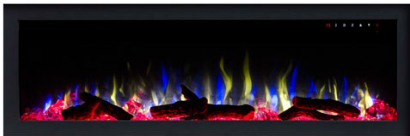

Fireplaces

MODEL LEDFP-52BIF | LEDFP-72BIF

DIFFERENT COLOUR DISPLAYS

Reference	QTY.	Remarks	Project:
			Location:
			Architect:
			Engineer:
			Contractor:
			Submitted by:
			Date:

ORTECH reserves the right to modify at any time, without notice, any or all of our product's features, designs, components and specifications to meet market changes.