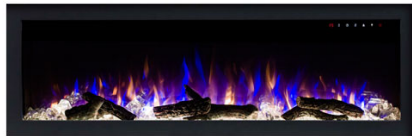

HIGHLIGHTS

- Vent located at the front
- Available in Black Colour Trim Only
- Installation hardware kits are included
- With black glossy high end tempered glass panel
- Multiple 10 colours LED lights for ember bed decoration
- With log, crystal (both big & small) embers for flame media decoration
- Multiple 3 colours LED lights for flame decoration (orange / blue / mixed orange & blue)
- 52" (LEDFP-52BIF) / 72" (LEDFP-72BIF) built-in electric fireplace equipped with overheat protection device

SPECIFICATIONS

| Model | LEDFP-52BIF | LEDFP-72BIF |
|---------------------|---|-------------|
| Wattage | High — 1500W / Low — 750W (2 levels of heating) | |
| Voltage | 110-120V AC | |
| Material | Log set / Small & Large Crystals | |
| Installation | Built-in | |
| Timer | 0.5-8 hours | |
| Control Mode | Touch Panel / Remote Control | |
| Flame Colours | Multiple 3 colours LED lights for flame | |
| Flame Brightness | 5 levels | |
| Overheat Protection | Yes | |
| Heating Area | 400 ft ² | |
| Warranty | 1 Year | |

Fireplaces

MODEL LEDFP-52BIF | LEDFP-72BIF

DIFFERENT COLOUR DISPLAYS

| | | | |
|-----------|------|---------|---------------|
| Reference | QTY. | Remarks | Project: |
| | | | Location: |
| | | | Architect: |
| | | | Engineer: |
| | | | Contractor: |
| | | | Submitted by: |
| | | | Date: |