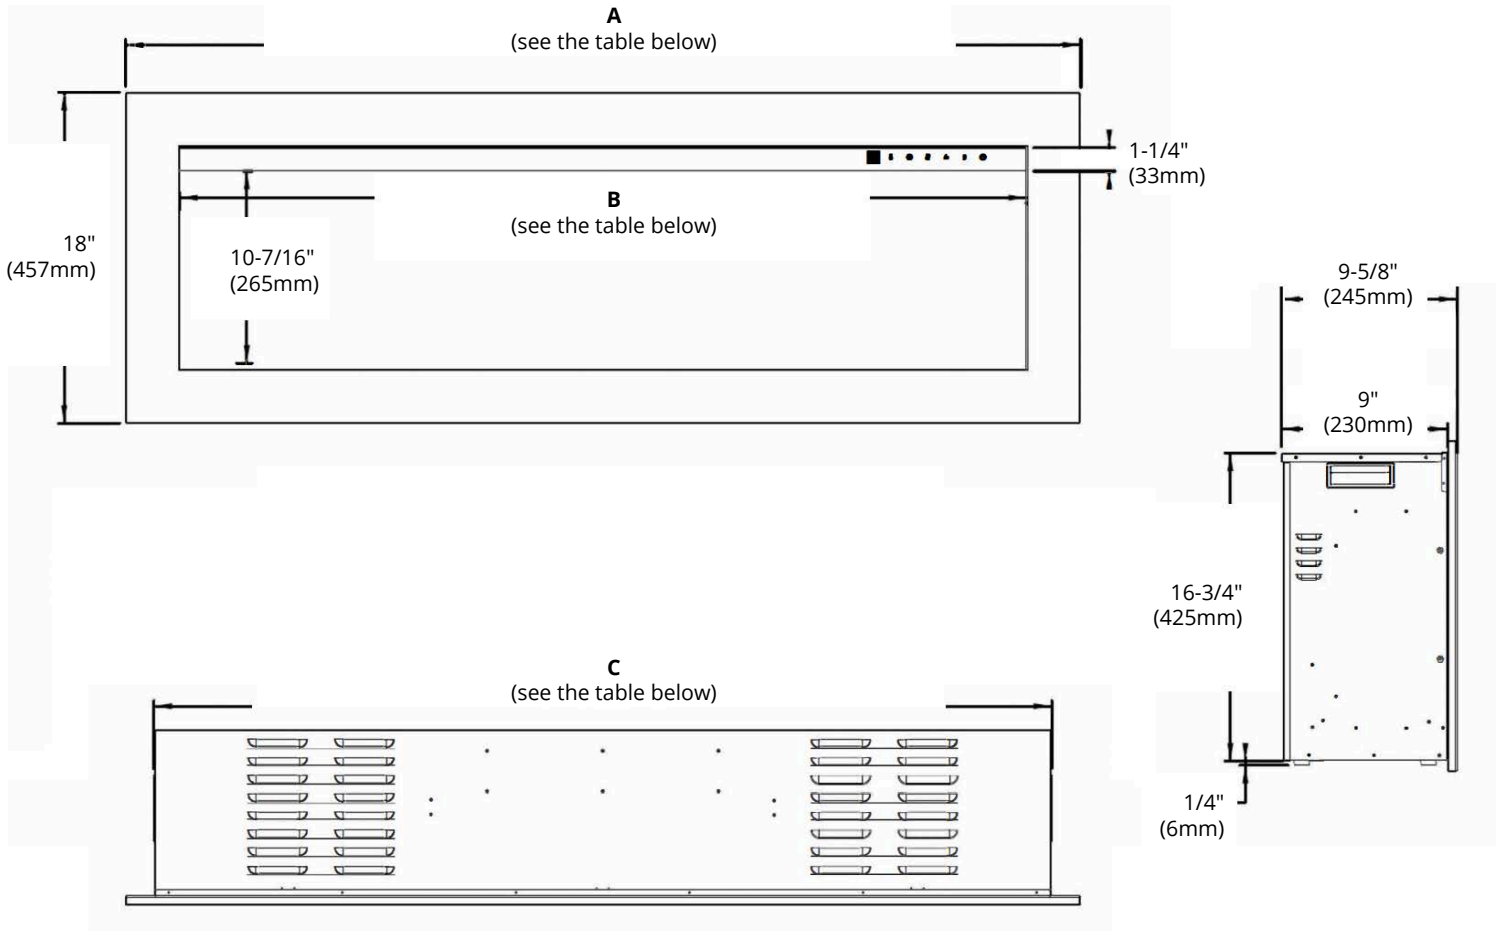

HIGHLIGHTS

- Vent located at the front
- Available in Black Colour Trim Only
- Installation hardware kits are included
- With black glossy high end tempered glass panel
- Multiple 10 colours LED lights for ember bed decoration
- With log, crystal (both big & small) embers for flame media decoration
- Multiple 3 colours LED lights for flame decoration (orange / blue / mixed orange & blue)
- 52" (LEDFP-52BIF) / 72" (LEDFP-72BIF) built-in electric fireplace equipped with overheat protection device

SPECIFICATIONS

| Model | LEDFP-52BIF | LEDFP-72BIF |
|---------------------|---|-------------|
| Wattage | High — 1500W / Low — 750W (2 levels of heating) | |
| Voltage | 110-120V AC | |
| Material | Log set / Small & Large Crystals | |
| Installation | Built-in | |
| Timer | 0.5-8 hours | |
| Control Mode | Touch Panel / Remote Control | |
| Flame Colours | Multiple 3 colours LED lights for flame | |
| Flame Brightness | 5 levels | |
| Overheat Protection | Yes | |
| Heating Area | 400 ft ² | |
| Warranty | 1 Year | |

DIMENSIONS

| Model | LEDFP-52BIF | LEDFP-72BIF |
|-------|-----------------------|-----------------------|
| A | 52" (1320mm) | 72" (1828mm) |
| B | 46" (1170mm) | 66" (1678mm) |
| C | 48-13/16" (1240mm) | 68-13/16" (1748mm) |