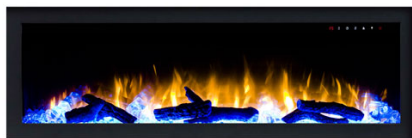

Fireplaces

MODEL LEDFP-52BIF | LEDFP-72BIF

DIFFERENT COLOUR DISPLAYS

Reference	QTY.	Remarks	Project:
			Location:
			Architect:
			Engineer:
			Contractor:
			Submitted by:
			Date:

ORTECH reserves the right to modify at any time, without notice, any or all of our product's features, designs, components and specifications to meet market changes.