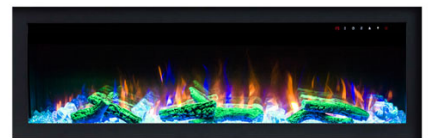

HIGHLIGHTS

- Vent located at the front
- Available in Black Colour Trim Only
- Installation hardware kits are included
- With black glossy high end tempered glass panel
- Multiple 10 colours LED lights for ember bed decoration
- With log, crystal (both big & small) embers for flame media decoration
- Multiple 3 colours LED lights for flame decoration (orange / blue / mixed orange & blue)
- 52" (LEDFP-52BIF) / 72" (LEDFP-72BIF) built-in electric fireplace equipped with overheat protection device

SPECIFICATIONS

| Model | LEDFP-52BIF | LEDFP-72BIF |
|---------------------|---|-------------|
| Wattage | High — 1500W / Low — 750W (2 levels of heating) | |
| Voltage | 110-120V AC | |
| Material | Log set / Small & Large Crystals | |
| Installation | Built-in | |
| Timer | 0.5-8 hours | |
| Control Mode | Touch Panel / Remote Control | |
| Flame Colours | Multiple 3 colours LED lights for flame | |
| Flame Brightness | 5 levels | |
| Overheat Protection | Yes | |
| Heating Area | 400 ft ² | |
| Warranty | 1 Year | |

Fireplaces

MODEL LEDFP-52BIF | LEDFP-72BIF

DIFFERENT COLOUR DISPLAYS

| | | | |
|-----------|------|---------|---------------|
| Reference | QTY. | Remarks | Project: |
| | | | Location: |
| | | | Architect: |
| | | | Engineer: |
| | | | Contractor: |
| | | | Submitted by: |
| | | | Date: |