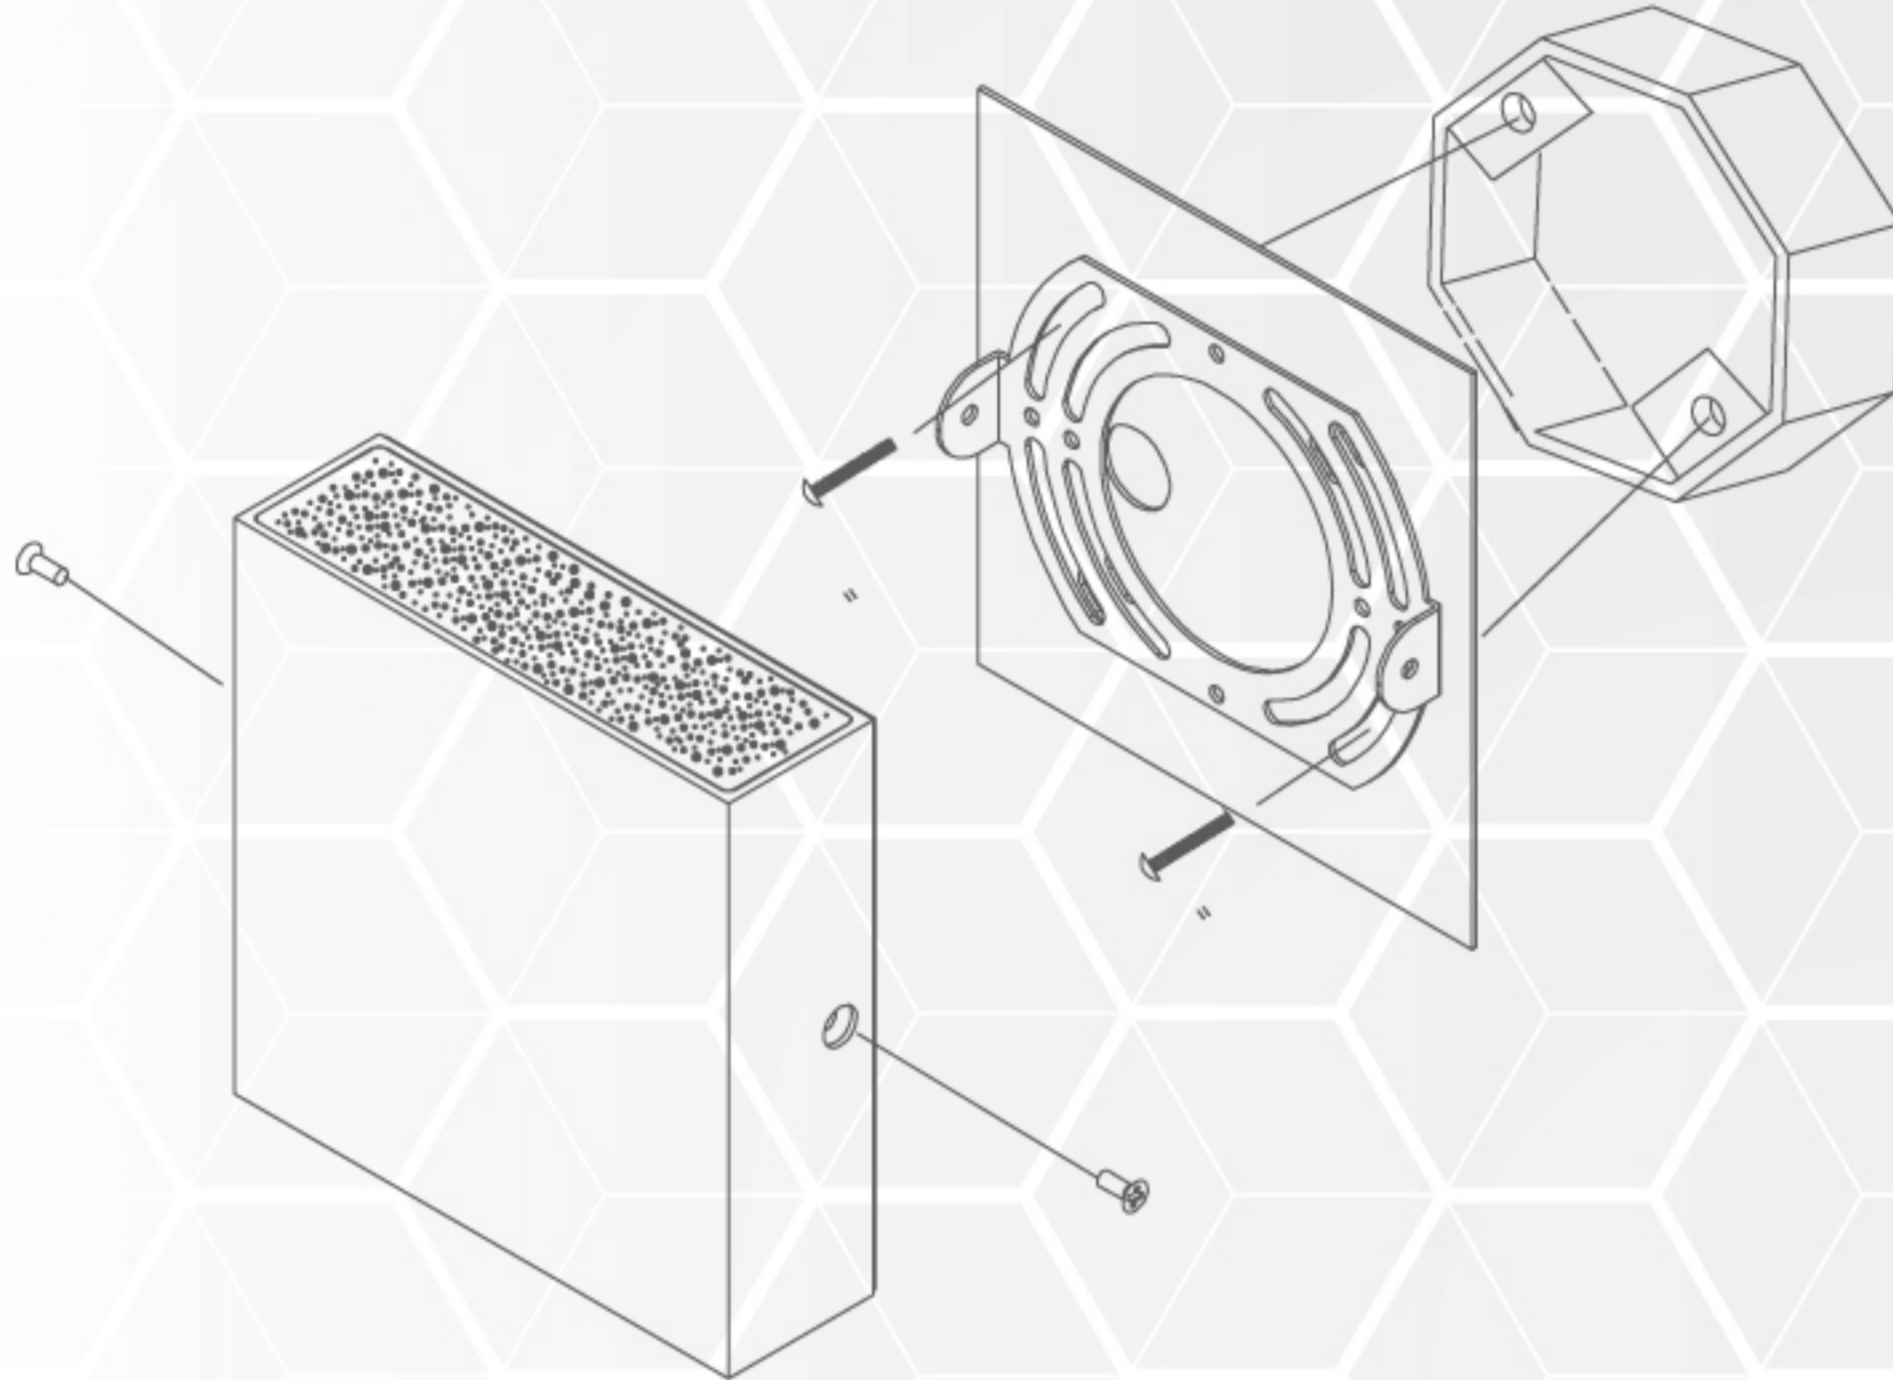

WALL SCONCES

SSC-DL-5CCT-BK

INSTALLATION