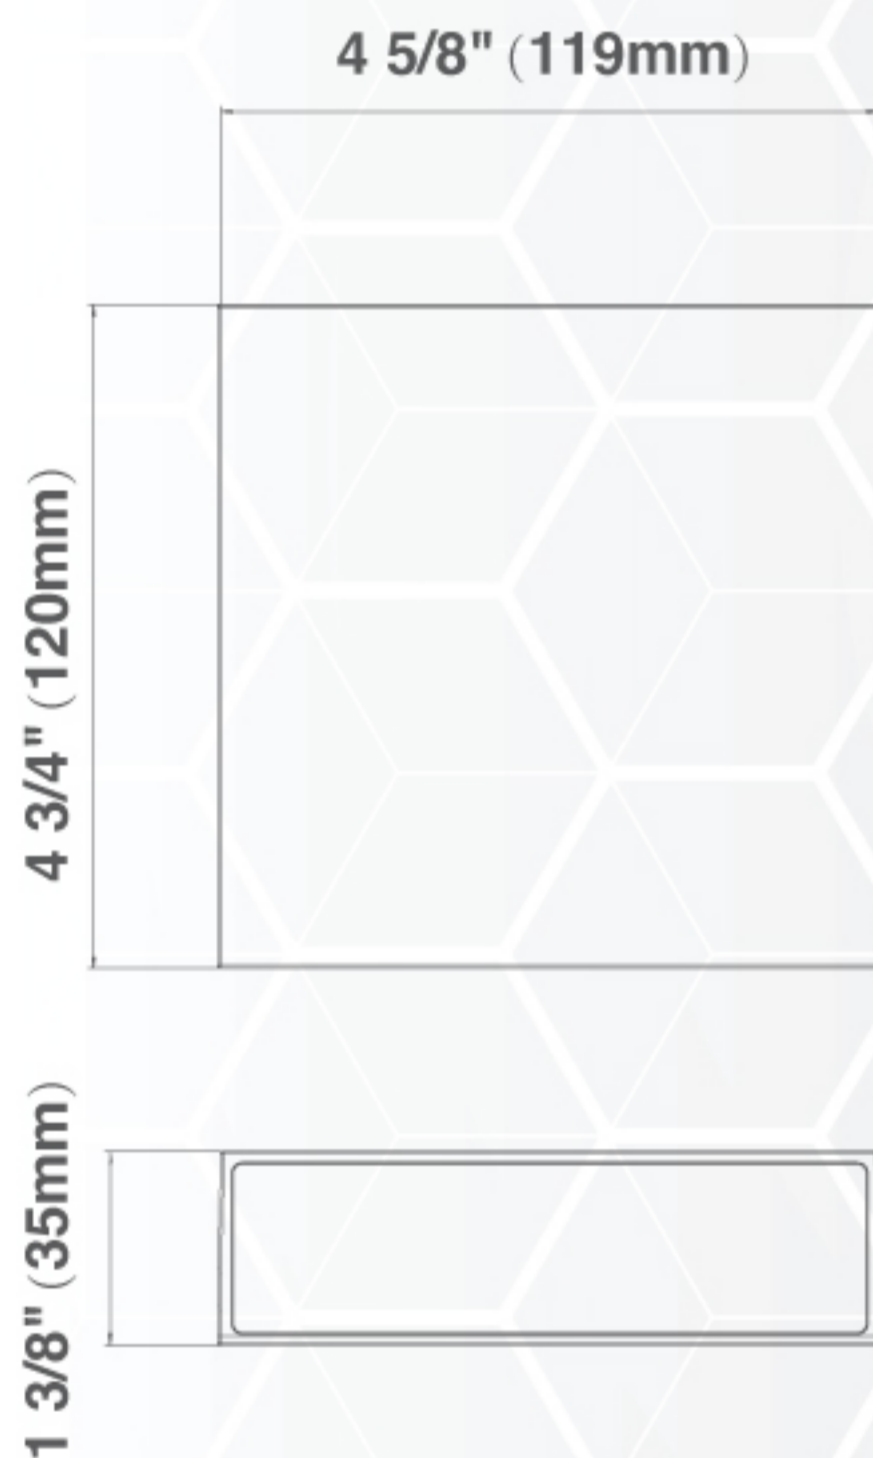

## WALL SCONCES

## HIGHLIGHTS

Low profile LED down wall sconce which can be used interior or exterior

- Aluminum body with glass diffuser
- Elegant design, provides a more high end looking
- 5cct - 2700K/3000K/3500K/4000K/5000K
- Dimming: AC120V/ Triac Dimming
- 50000 hours lifetime

## DIMENSIONS

## SPECIFICATIONS

Model	SSC-DL-5CCT-BK
Wattage	15W
Voltage	AC120-277V, 50/60Hz
Lumens	1000lmn
Beam Angle	110°
Lifetime	50000 hours
Dimmable	Yes
Rating	Wet locations
Grade of Protection	IP65
CRI	80
Colour Temp.	2700K / 3000K / 3500K / 4000K / 5000K
Lighting Direction	Down
Operating Temp.	-20°C ~ +40°C