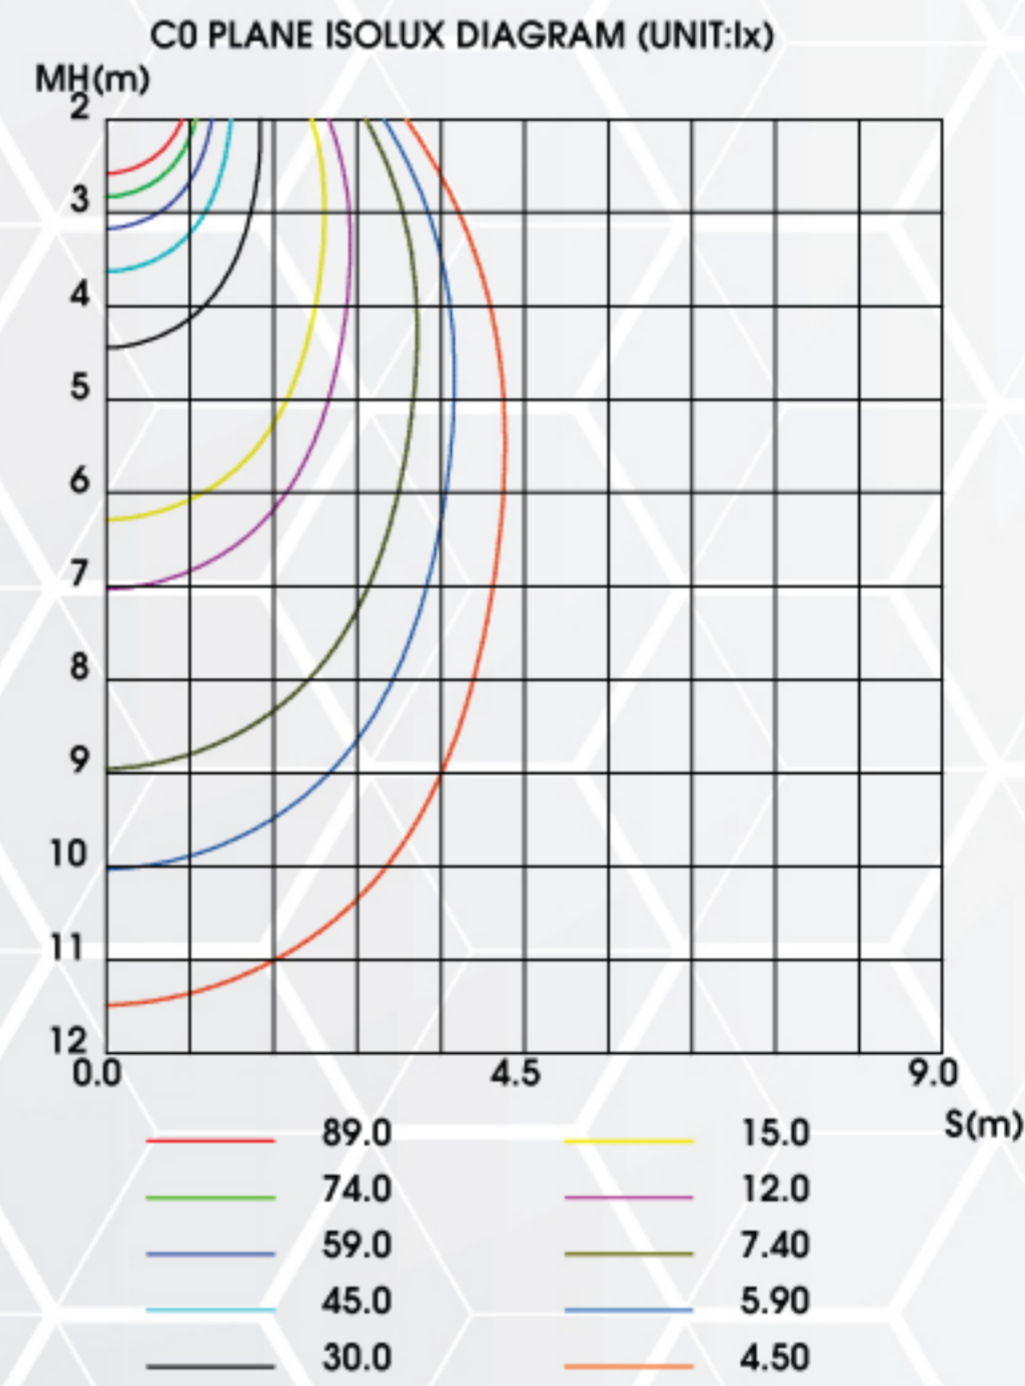

TESTING REPORT

Reference	QTY.	Remarks	Project:
			Location:
			Architect:
			Engineer:
			Contractor:
			Submitted by:
			Date:

ORTECH reserves the right to modify at any time, without notice, any or all of our product's features, designs, components and specifications to meet market changes.