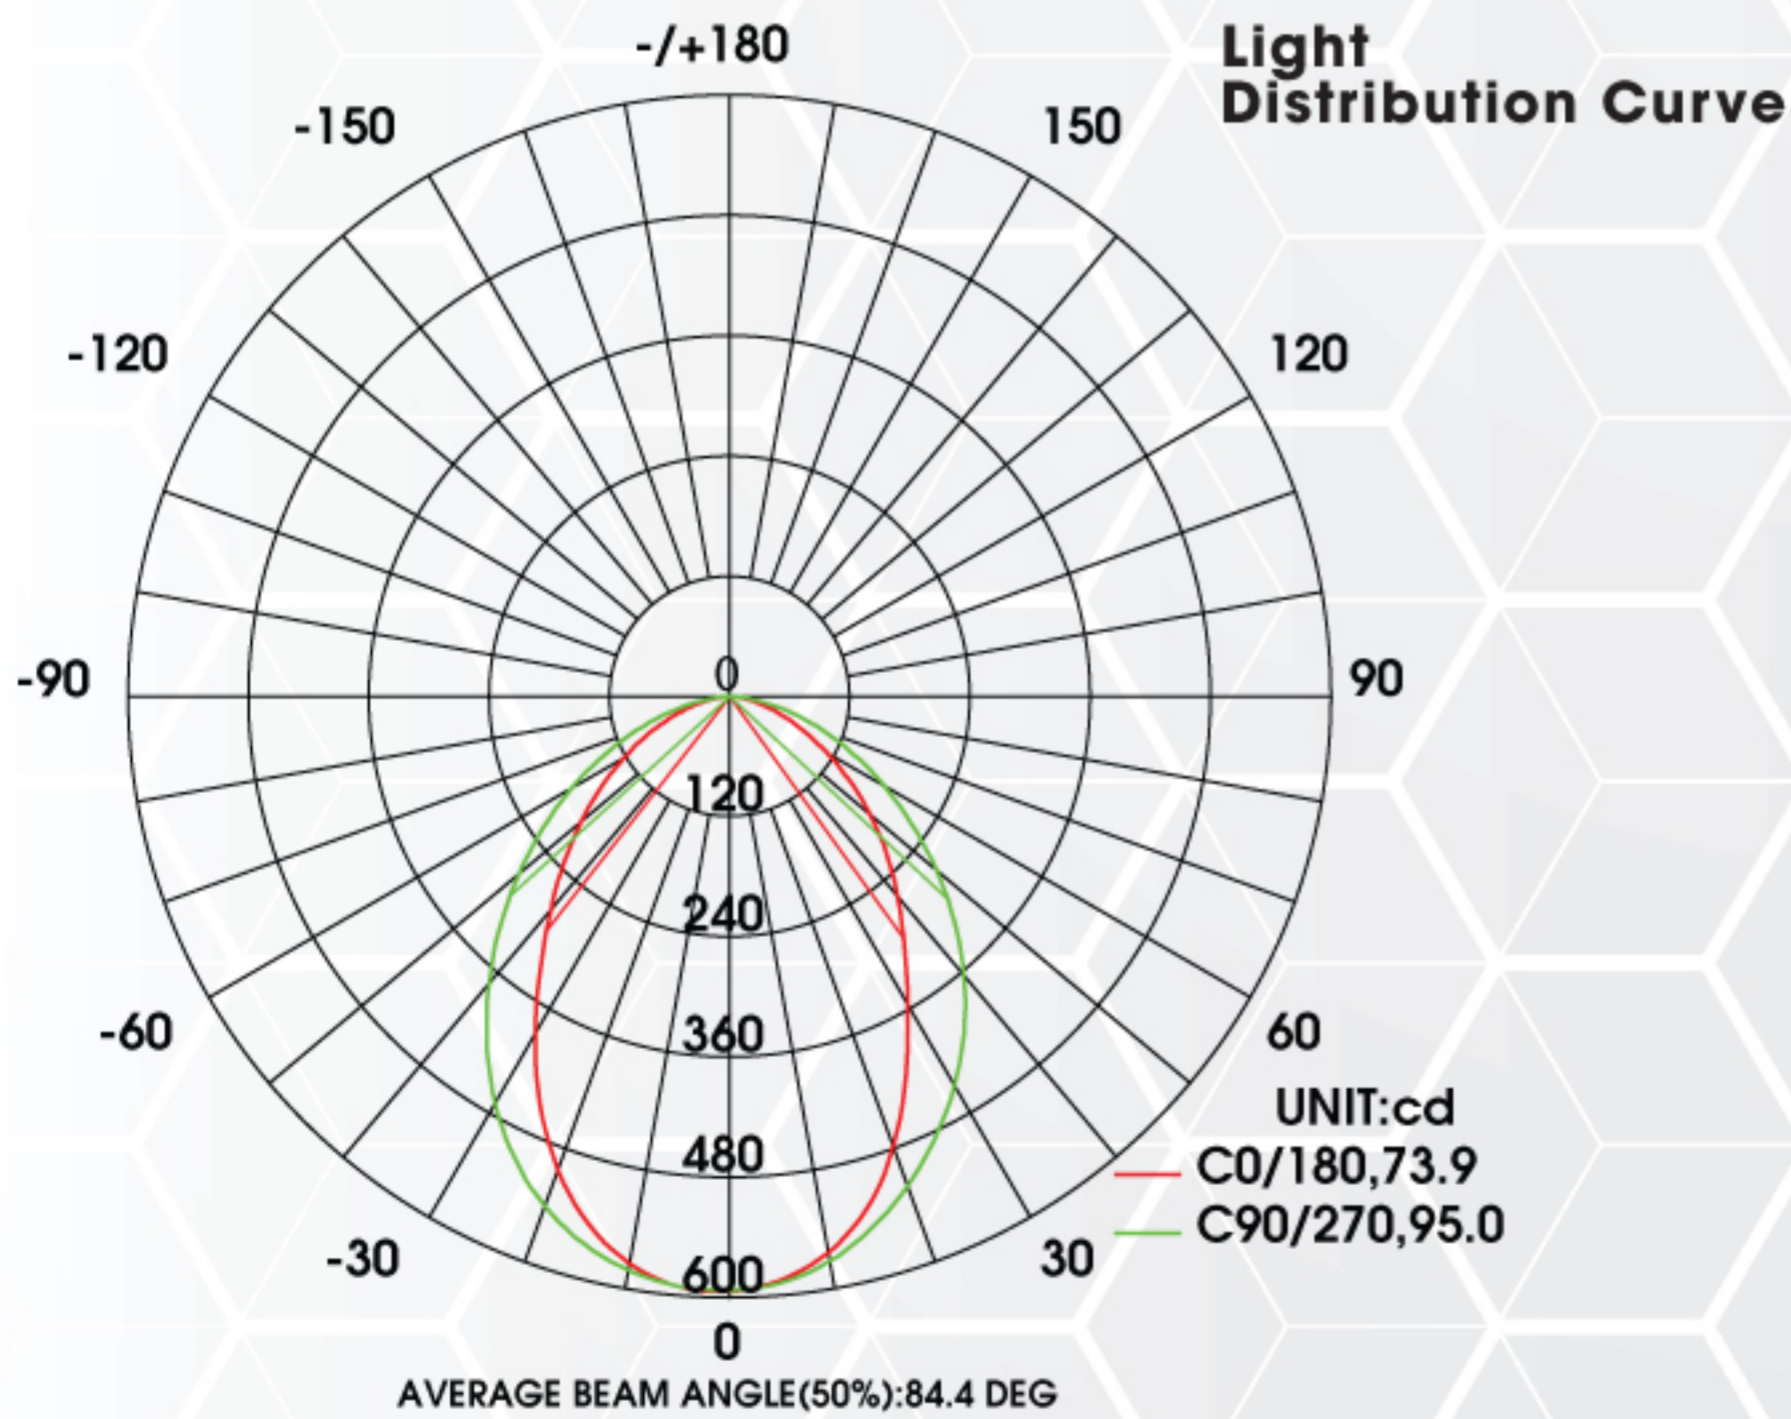

TESTING REPORT

Reference	QTY.	Remarks	Project:
			Location:
			Architect:
			Engineer:
			Contractor:
			Submitted by:
			Date:

ORTECH reserves the right to modify at any time, without notice, any or all of our product's features, designs, components and specifications to meet market changes.