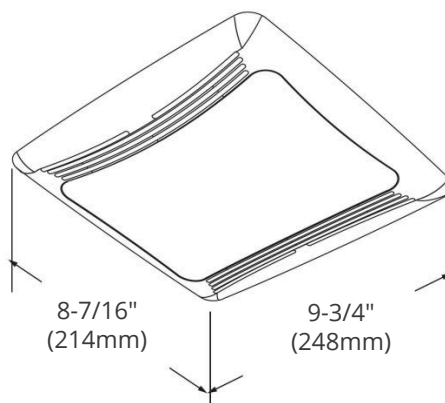

Light Grille

PART # ODE-LLG

HIGHLIGHTS

- Available in white colour
- 8" x 9" polymeric LED light grille
- Torsion springs included for easy installation

Compatible Fans (sold separately)

ODM-5004
ODM-8010

Micro Compact Series

SPECIFICATIONS

Model	ODE-LLG
Wattage	11W
Lumens	1000 lmn
Colour Temperature	4200K (Natural White)

DIMENSIONS

Reference	QTY.	Remarks	Project:
			Location:
			Architect:
			Engineer:
			Contractor:
			Submitted by:
			Date: