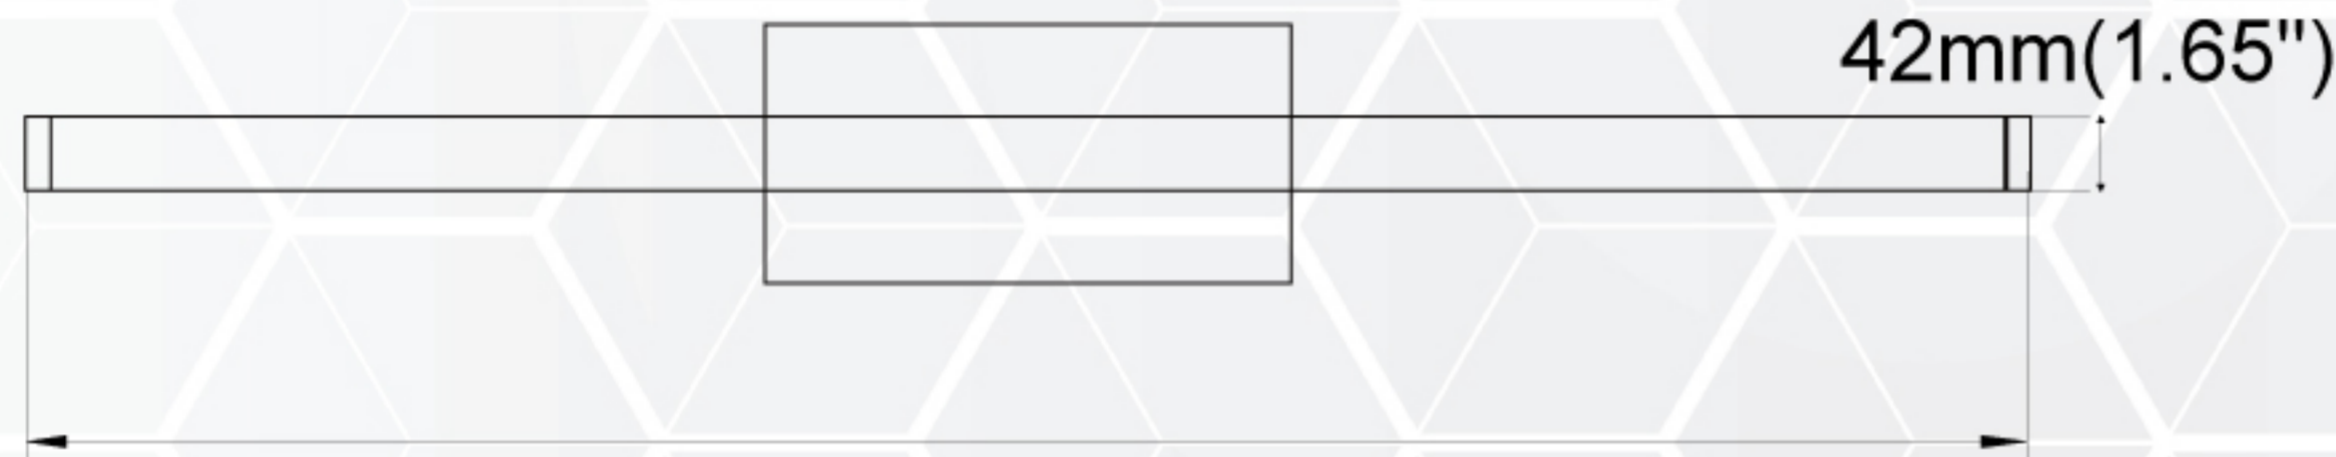

#### HIGHLIGHTS

Modern 22-inch Vanity LED Light with Adjustable CCT for customized lighting

- Dimmable for creating the perfect ambiance
- Damp rated, suitable for use in bathrooms and other humid environments
- Low flicker design for reduced eye strain
- Wide 120-degree beam angle for even illumination
- Impressive 50000 hours of lifetime, ensuring long-lasting performance and energy efficiency
- Compatible with standard 4" octagonal junction box

#### DIMENSIONS

559mm(22")

68.2mm(2-5/8")

VNT-A22-5CCT-SN