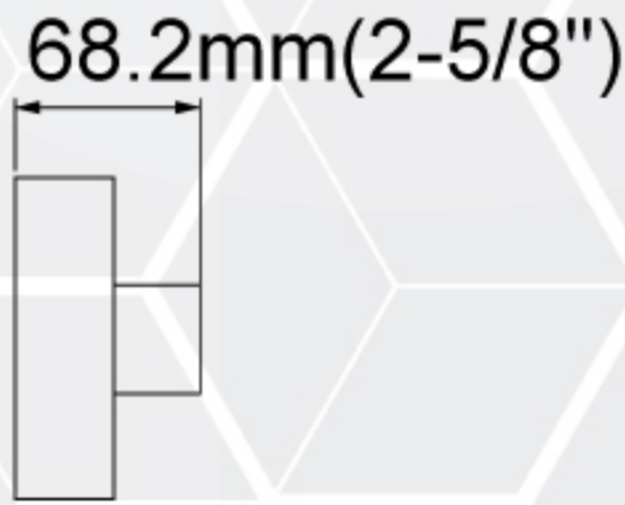

LED VANITY LIGHTS

VNT-B22-5CCT-BK

HIGHLIGHTS

Modern 22-inch Vanity LED Light with Adjustable CCT for customized lighting

- Dimmable for creating the perfect ambiance
- Damp rated, suitable for use in bathrooms and other humid environments
- Low flicker design for reduced eye strain
- Wide 120-degree beam angle for even illumination
- Impressive 50000 hours of lifetime, ensuring long-lasting performance and energy efficiency
- Compatible with standard 4" octagonal junction box

DIMENSIONS

COLOUR OPTION AVAILABLE

SPECIFICATIONS

Model	VNT-B22-5CCT-BK
Wattage	17W
Voltage	AC 120V
Lumens	1800lmn
Beam Angle	120°
Lifetime	50000 hours
CRI	80
Dimmable	Yes
Rating	Indoor use / For Damp location
Grade of Protection	IP44
Colour Temp.	2700K / 3000K / 3500K / 4000K / 5000K
Application	Bathroom