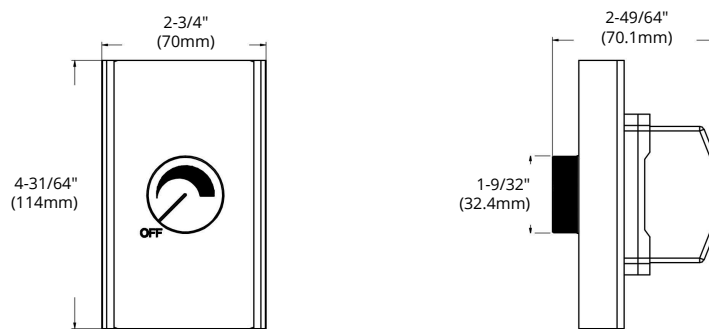

### HIGHLIGHTS

- Fully variable 10 amps Rotary Pole Speed Control for ORTECH AC and DC Motor Fans (contact supplier for compatibility)
- The principle of the knob is from low to high with mark and also mark OFF in the wallplate
- The colour of knob is ORTECH white
- Has single pole

### SPECIFICATIONS

Model	<b>OD-SCV-10A</b>
Voltage	120V AC /60Hz
Amps	10A
Type	Fully variable
Pole	Single

### DIMENSIONS

Reference	QTY.	Remarks	Project:
			Location:
			Architect:
			Engineer:
			Contractor:
			Submitted by:
			Date: