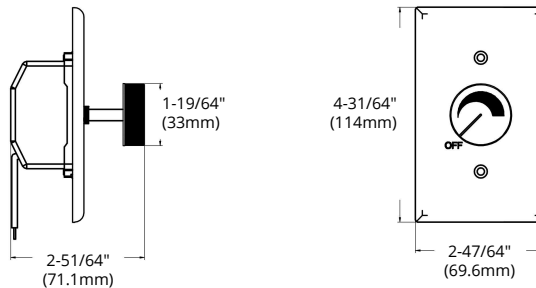

### HIGHLIGHTS

- Fully variable 5 amps Rotary Pole Speed Control for ORTECH AC and DC Motor Fans (contact supplier for compatibility)
- Only works with fans marked "suitable for use with solid-state fan speed controls"
- The principle of the knob is from low to high with mark and also mark OFF in the wallplate
- Has single pole with 7711 stainless steel
- The colour of knob is ORTECH white

### SPECIFICATIONS

Model	<b>OD-SCV-5A</b>
Voltage	120V AC /60Hz
Amps	5A
Type	Fully variable
Pole	Single
Material	7711 Stainless Steel

### DIMENSIONS

Reference	QTY.	Remarks	Project:
			Location:
			Architect:
			Engineer:
			Contractor:
			Submitted by:
			Date: